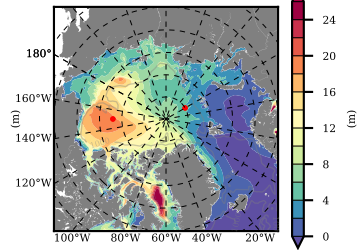

NEMO420IRW mean FWC (m) over 1987

Mean FWC (m) from BG Obs Sys. (Proshutinsky et al. GRL2018) over year 2003-2017

Mean FWC (m) from Init State

NEMO420IRW mean SSH anomaly

Mean DOT from Armitage et al. 2017 2003-2014