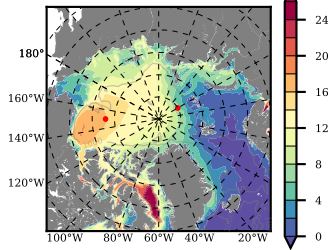

NEMO420IRW mean FWC (m) over 1987

Mean FWC (m) from BG Obs Sys. (Proshutinsky et al. GRL2018) over year 2003-2017

Mean FWC (m) from Init State

NEMO420IRW mean SSH anomaly

Mean DOT from Armitage et al. 2017 2003-2014