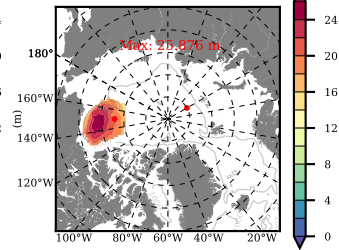

NEMO420IRW mean FWC (m) over 1987

Mean FWC (m) from BG Obs Sys. (Proshutinsky et al. GRL2018) over year 2003-2017

Mean FWC (m) from Init State

NEMO420IRW mean SSH anomaly

Mean DOT from Armitage et al. 2017 2003-2014