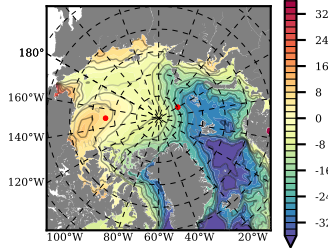

NEMO420IRW mean FWC (m) over 1987

Mean FWC (m) from BG Obs Sys. (Proshutinsky et al. GRL2018) over year 2003-2017

Mean FWC (m) from Init State

NEMO420IRW mean SSH anomaly

Mean DOT from Armitage et al. 2017 2003-2014