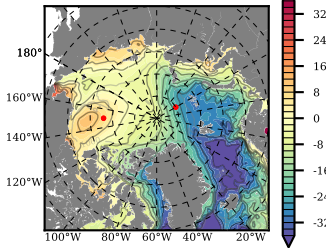

NEMO420IRW mean FWC (m) over 1988

Mean FWC (m) from BG Obs Sys. (Proshutinsky et al. GRL2018) over year 2003-2017

Mean FWC (m) from Init State

NEMO420IRW mean SSH anomaly

Mean DOT from Armitage et al. 2017 2003-2014