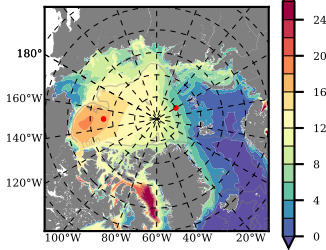

NEMO420IRW mean FWC (m) over 1988

Mean FWC (m) from BG Obs Sys. (Proshutinsky et al. GRL2018) over year 2003-2017

Mean FWC (m) from Init State

NEMO420IRW mean SSH anomaly

Mean DOT from Armitage et al. 2017 2003-2014