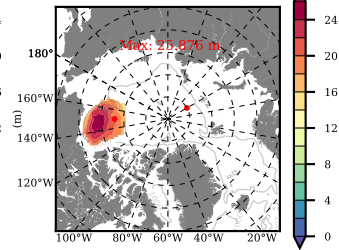

NEMO420IRW mean FWC (m) over 1988

Mean FWC (m) from BG Obs Sys. (Proshutinsky et al. GRL2018) over year 2003-2017

Mean FWC (m) from Init State

NEMO420IRW mean SSH anomaly

Mean DOT from Armitage et al. 2017 2003-2014