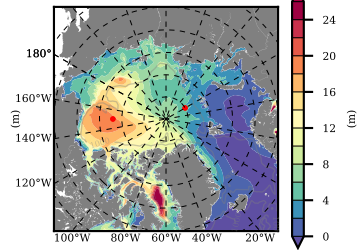

NEMO420IRW mean FWC (m) over 1988

Mean FWC (m) from BG Obs Sys. (Proshutinsky et al. GRL2018) over year 2003-2017

Mean FWC (m) from Init State

NEMO420IRW mean SSH anomaly

Mean DOT from Armitage et al. 2017 2003-2014