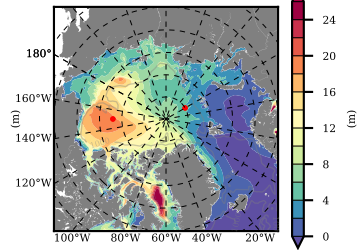

NEMO420IRW mean FWC (m) over 1989

Mean FWC (m) from BG Obs Sys. (Proshutinsky et al. GRL2018) over year 2003-2017

Mean FWC (m) from Init State

NEMO420IRW mean SSH anomaly

Mean DOT from Armitage et al. 2017 2003-2014