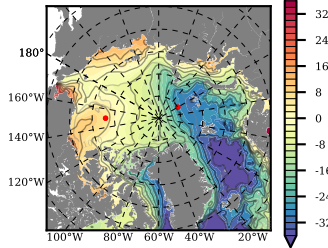

NEMO420IRW mean FWC (m) over 1989

Mean FWC (m) from BG Obs Sys. (Proshutinsky et al. GRL2018) over year 2003-2017

Mean FWC (m) from Init State

NEMO420IRW mean SSH anomaly

Mean DOT from Armitage et al. 2017 2003-2014