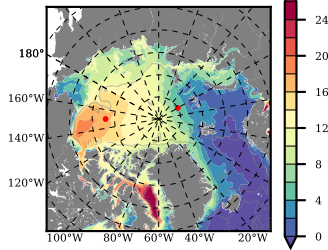

NEMO420IRW mean FWC (m) over 1989

Mean FWC (m) from BG Obs Sys. (Proshutinsky et al. GRL2018) over year 2003-2017

Mean FWC (m) from Init State

NEMO420IRW mean SSH anomaly

Mean DOT from Armitage et al. 2017 2003-2014