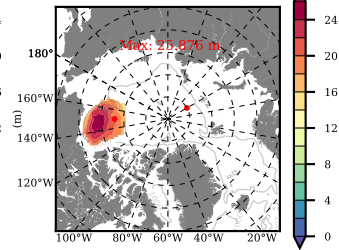

NEMO420IRW mean FWC (m) over 1989

Mean FWC (m) from BG Obs Sys. (Proshutinsky et al. GRL2018) over year 2003-2017

Mean FWC (m) from Init State

NEMO420IRW mean SSH anomaly

Mean DOT from Armitage et al. 2017 2003-2014