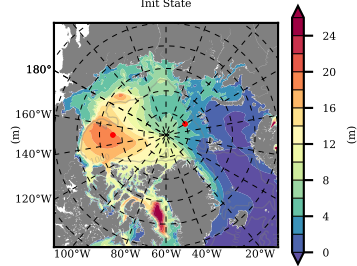

NEMO420IRW mean FWC (m) over 1990

Mean FWC (m) from BG Obs Sys. (Proshutinsky et al. GRL2018) over year 2003-2017

Mean FWC (m) from Init State

NEMO420IRW mean SSH anomaly

Mean DOT from Armitage et al. 2017 2003-2014