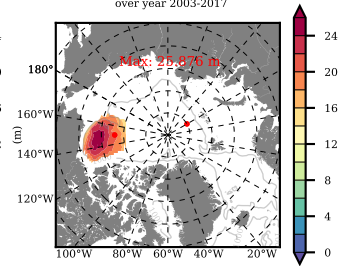

NEMO420IRW mean FWC (m) over 1990

Mean FWC (m) from BG Obs Sys. (Proshutinsky et al. GRL2018) over year 2003-2017

Mean FWC (m) from Init State

NEMO420IRW mean SSH anomaly

Mean DOT from Armitage et al. 2017 2003-2014