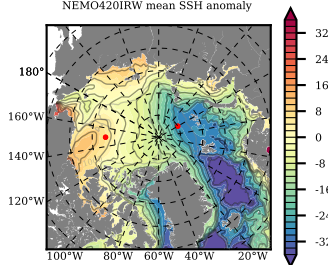

NEMO420IRW mean FWC (m) over 1990

Mean FWC (m) from BG Obs Sys. (Proshutinsky et al. GRL2018) over year 2003-2017

Mean FWC (m) from Init State

NEMO420IRW mean SSH anomaly

Mean DOT from Armitage et al. 2017 2003-2014