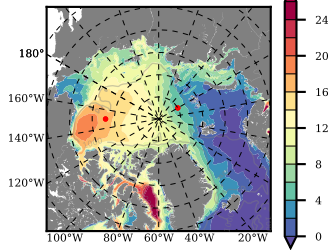

NEMO420IRW mean FWC (m) over 1990

Mean FWC (m) from BG Obs Sys. (Proshutinsky et al. GRL2018) over year 2003-2017

Mean FWC (m) from Init State

NEMO420IRW mean SSH anomaly

Mean DOT from Armitage et al. 2017 2003-2014