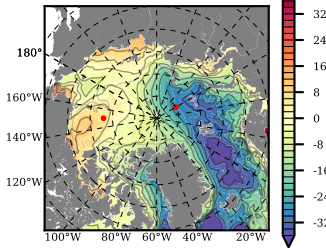

NEMO420IRW mean FWC (m) over 1991

Mean FWC (m) from BG Obs Sys. (Proshutinsky et al. GRL2018) over year 2003-2017

Mean FWC (m) from Init State

NEMO420IRW mean SSH anomaly

Mean DOT from Armitage et al. 2017 2003-2014