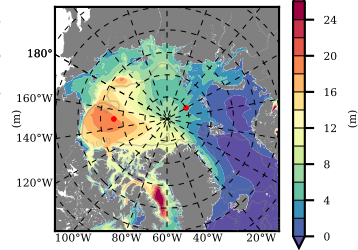

NEMO420IRW mean FWC (m) over 1991

Mean FWC (m) from BG Obs Sys. (Proshutinsky et al. GRL2018) over year 2003-2017

Mean FWC (m) from Init State

NEMO420IRW mean SSH anomaly

Mean DOT from Armitage et al. 2017 2003-2014