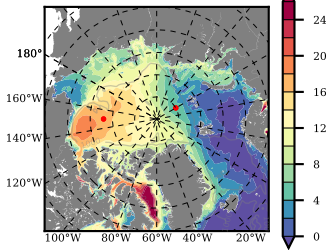

NEMO420IRW mean FWC (m) over 1991

Mean FWC (m) from BG Obs Sys. (Proshutinsky et al. GRL2018) over year 2003-2017

Mean FWC (m) from Init State

NEMO420IRW mean SSH anomaly

Mean DOT from Armitage et al. 2017 2003-2014