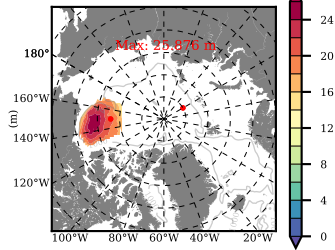

NEMO420IRW mean FWC (m) over 1991

Mean FWC (m) from BG Obs Sys. (Proshutinsky et al. GRL2018) over year 2003-2017

Mean FWC (m) from Init State

NEMO420IRW mean SSH anomaly

Mean DOT from Armitage et al. 2017 2003-2014