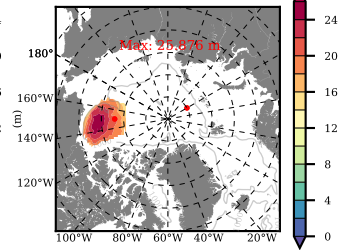

NEMO420IRW mean FWC (m) over 1992

Mean FWC (m) from BG Obs Sys. (Proshutinsky et al. GRL2018) over year 2003-2017

Mean FWC (m) from Init State

NEMO420IRW mean SSH anomaly

Mean DOT from Armitage et al. 2017 2003-2014