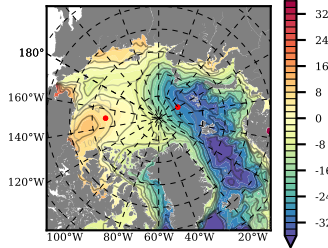

NEMO420IRW mean FWC (m) over 1992

Mean FWC (m) from BG Obs Sys. (Proshutinsky et al. GRL2018) over year 2003-2017

Mean FWC (m) from Init State

NEMO420IRW mean SSH anomaly

Mean DOT from Armitage et al. 2017 2003-2014