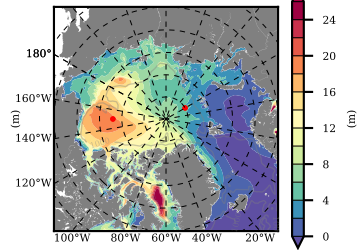

NEMO420IRW mean FWC (m) over 1992

Mean FWC (m) from BG Obs Sys. (Proshutinsky et al. GRL2018) over year 2003-2017

Mean FWC (m) from Init State

NEMO420IRW mean SSH anomaly

Mean DOT from Armitage et al. 2017 2003-2014