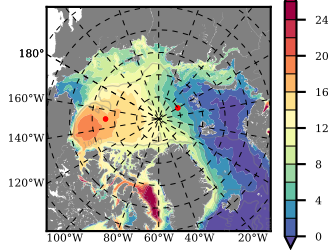

NEMO420IRW mean FWC (m) over 1992

Mean FWC (m) from BG Obs Sys. (Proshutinsky et al. GRL2018) over year 2003-2017

Mean FWC (m) from Init State

NEMO420IRW mean SSH anomaly

Mean DOT from Armitage et al. 2017 2003-2014