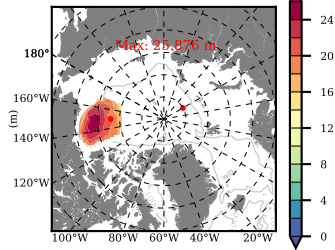

NEMO420IRW mean FWC (m) over 1993

Mean FWC (m) from BG Obs Sys. (Proshutinsky et al. GRL2018) over year 2003-2017

Mean FWC (m) from Init State

NEMO420IRW mean SSH anomaly

Mean DOT from Armitage et al. 2017 2003-2014