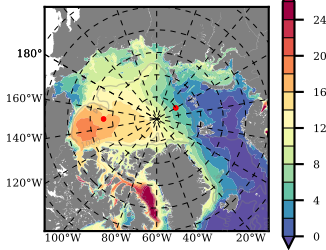

NEMO420IRW mean FWC (m) over 1993

Mean FWC (m) from BG Obs Sys. (Proshutinsky et al. GRL2018) over year 2003-2017

Mean FWC (m) from Init State

NEMO420IRW mean SSH anomaly

Mean DOT from Armitage et al. 2017 2003-2014