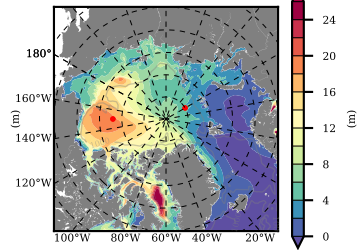

NEMO420IRW mean FWC (m) over 1993

Mean FWC (m) from BG Obs Sys. (Proshutinsky et al. GRL2018) over year 2003-2017

Mean FWC (m) from Init State

NEMO420IRW mean SSH anomaly

Mean DOT from Armitage et al. 2017 2003-2014