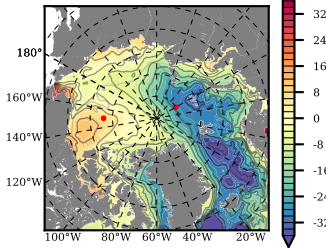

NEMO420IRW mean FWC (m) over 1993

Mean FWC (m) from BG Obs Sys. (Proshutinsky et al. GRL2018) over year 2003-2017

Mean FWC (m) from Init State

NEMO420IRW mean SSH anomaly

Mean DOT from Armitage et al. 2017 2003-2014