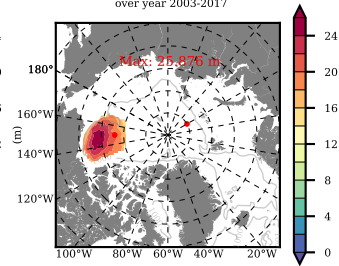

NEMO420IRW mean FWC (m) over 1994

Mean FWC (m) from BG Obs Sys. (Proshutinsky et al. GRL2018) over year 2003-2017

Mean FWC (m) from Init State

NEMO420IRW mean SSH anomaly

Mean DOT from Armitage et al. 2017 2003-2014