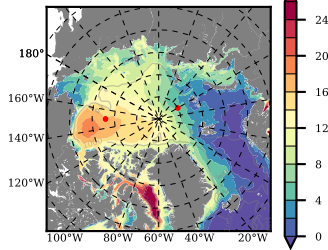

NEMO420IRW mean FWC (m) over 1994

Mean FWC (m) from BG Obs Sys. (Proshutinsky et al. GRL2018) over year 2003-2017

Mean FWC (m) from Init State

NEMO420IRW mean SSH anomaly

Mean DOT from Armitage et al. 2017 2003-2014