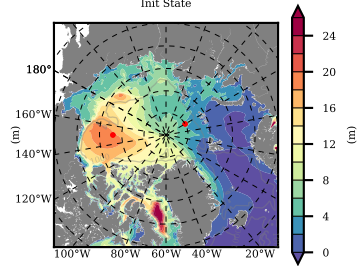

NEMO420IRW mean FWC (m) over 1994

Mean FWC (m) from BG Obs Sys. (Proshutinsky et al. GRL2018) over year 2003-2017

Mean FWC (m) from Init State

NEMO420IRW mean SSH anomaly

Mean DOT from Armitage et al. 2017 2003-2014