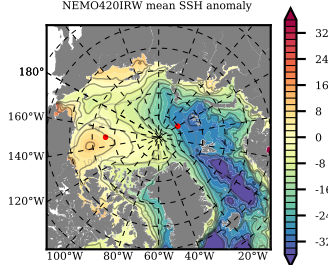

NEMO420IRW mean FWC (m) over 1994

Mean FWC (m) from BG Obs Sys. (Proshutinsky et al. GRL2018) over year 2003-2017

Mean FWC (m) from Init State

NEMO420IRW mean SSH anomaly

Mean DOT from Armitage et al. 2017 2003-2014