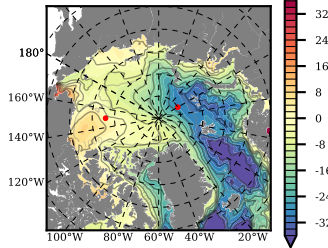

NEMO420IRW mean FWC (m) over 1995

Mean FWC (m) from BG Obs Sys. (Proshutinsky et al. GRL2018) over year 2003-2017

Mean FWC (m) from Init State

NEMO420IRW mean SSH anomaly

Mean DOT from Armitage et al. 2017 2003-2014