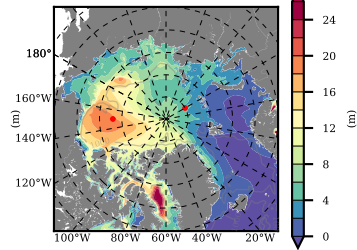

NEMO420IRW mean FWC (m) over 1995

Mean FWC (m) from BG Obs Sys. (Proshutinsky et al. GRL2018) over year 2003-2017

Mean FWC (m) from Init State

NEMO420IRW mean SSH anomaly

Mean DOT from Armitage et al. 2017 2003-2014