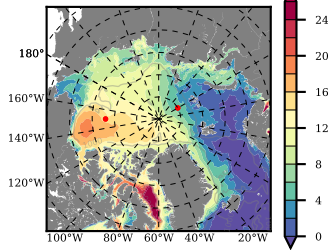

NEMO420IRW mean FWC (m) over 1995

Mean FWC (m) from BG Obs Sys. (Proshutinsky et al. GRL2018) over year 2003-2017

Mean FWC (m) from Init State

NEMO420IRW mean SSH anomaly

Mean DOT from Armitage et al. 2017 2003-2014