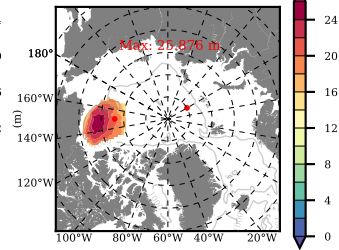

NEMO420IRW mean FWC (m) over 1995

Mean FWC (m) from BG Obs Sys. (Proshutinsky et al. GRL2018) over year 2003-2017

Mean FWC (m) from Init State

NEMO420IRW mean SSH anomaly

Mean DOT from Armitage et al. 2017 2003-2014