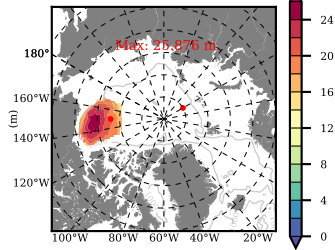

NEMO420IRW mean FWC (m) over 1996

Mean FWC (m) from BG Obs Sys. (Proshutinsky et al. GRL2018) over year 2003-2017

Mean FWC (m) from Init State

NEMO420IRW mean SSH anomaly

Mean DOT from Armitage et al. 2017 2003-2014