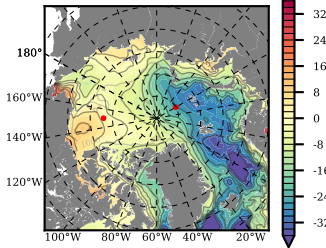

NEMO420IRW mean FWC (m) over 1996

Mean FWC (m) from BG Obs Sys. (Proshutinsky et al. GRL2018) over year 2003-2017

Mean FWC (m) from Init State

NEMO420IRW mean SSH anomaly

Mean DOT from Armitage et al. 2017 2003-2014