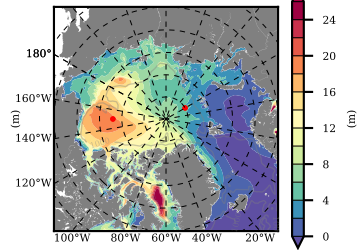

NEMO420IRW mean FWC (m) over 1996

Mean FWC (m) from BG Obs Sys. (Proshutinsky et al. GRL2018) over year 2003-2017

Mean FWC (m) from Init State

NEMO420IRW mean SSH anomaly

Mean DOT from Armitage et al. 2017 2003-2014