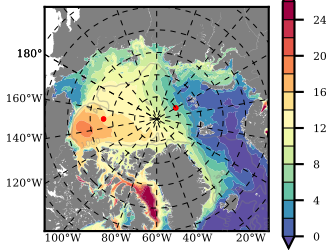

NEMO420IRW mean FWC (m) over 1996

Mean FWC (m) from BG Obs Sys. (Proshutinsky et al. GRL2018) over year 2003-2017

Mean FWC (m) from Init State

NEMO420IRW mean SSH anomaly

Mean DOT from Armitage et al. 2017 2003-2014