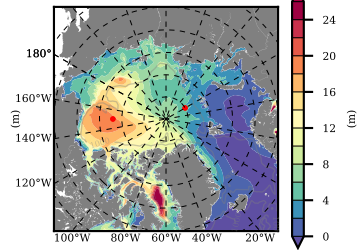

NEMO420IRW mean FWC (m) over 1997

Mean FWC (m) from BG Obs Sys. (Proshutinsky et al. GRL2018) over year 2003-2017

Mean FWC (m) from Init State

NEMO420IRW mean SSH anomaly

Mean DOT from Armitage et al. 2017 2003-2014