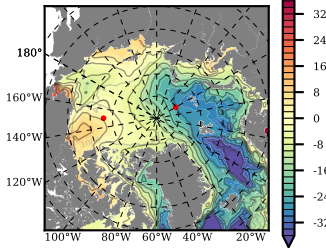

NEMO420IRW mean FWC (m) over 1997

Mean FWC (m) from BG Obs Sys. (Proshutinsky et al. GRL2018) over year 2003-2017

Mean FWC (m) from Init State

NEMO420IRW mean SSH anomaly

Mean DOT from Armitage et al. 2017 2003-2014