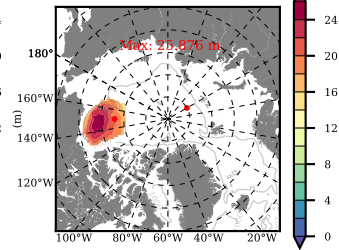

NEMO420IRW mean FWC (m) over 1997

Mean FWC (m) from BG Obs Sys. (Proshutinsky et al. GRL2018) over year 2003-2017

Mean FWC (m) from Init State

NEMO420IRW mean SSH anomaly

Mean DOT from Armitage et al. 2017 2003-2014