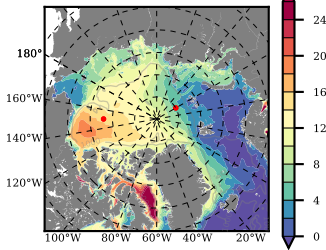

NEMO420IRW mean FWC (m) over 1997

Mean FWC (m) from BG Obs Sys. (Proshutinsky et al. GRL2018) over year 2003-2017

Mean FWC (m) from Init State

NEMO420IRW mean SSH anomaly

Mean DOT from Armitage et al. 2017 2003-2014