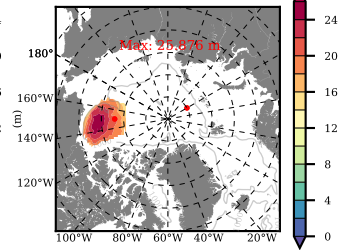

NEMO420IRW mean FWC (m) over 1998

Mean FWC (m) from BG Obs Sys. (Proshutinsky et al. GRL2018) over year 2003-2017

Mean FWC (m) from Init State

NEMO420IRW mean SSH anomaly

Mean DOT from Armitage et al. 2017 2003-2014