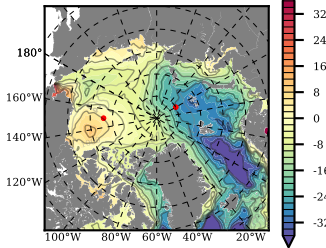

NEMO420IRW mean FWC (m) over 1998

Mean FWC (m) from BG Obs Sys. (Proshutinsky et al. GRL2018) over year 2003-2017

Mean FWC (m) from Init State

NEMO420IRW mean SSH anomaly

Mean DOT from Armitage et al. 2017 2003-2014