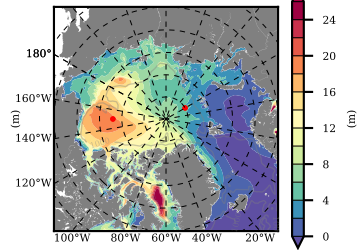

NEMO420IRW mean FWC (m) over 1998

Mean FWC (m) from BG Obs Sys. (Proshutinsky et al. GRL2018) over year 2003-2017

Mean FWC (m) from Init State

NEMO420IRW mean SSH anomaly

Mean DOT from Armitage et al. 2017 2003-2014