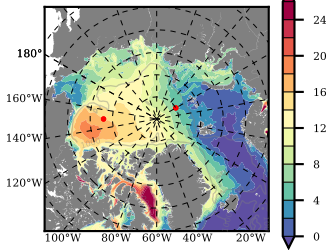

NEMO420IRW mean FWC (m) over 1998

Mean FWC (m) from BG Obs Sys. (Proshutinsky et al. GRL2018) over year 2003-2017

Mean FWC (m) from Init State

NEMO420IRW mean SSH anomaly

Mean DOT from Armitage et al. 2017 2003-2014