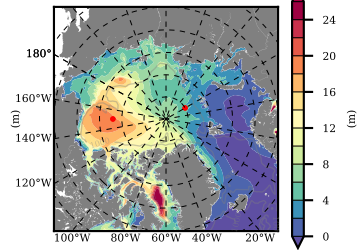

NEMO420IRW mean FWC (m) over 1999

Mean FWC (m) from BG Obs Sys. (Proshutinsky et al. GRL2018) over year 2003-2017

Mean FWC (m) from Init State

NEMO420IRW mean SSH anomaly

Mean DOT from Armitage et al. 2017 2003-2014