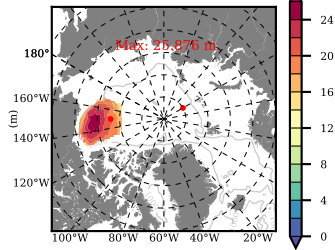

NEMO420IRW mean FWC (m) over 1999

Mean FWC (m) from BG Obs Sys. (Proshutinsky et al. GRL2018) over year 2003-2017

Mean FWC (m) from Init State

NEMO420IRW mean SSH anomaly

Mean DOT from Armitage et al. 2017 2003-2014