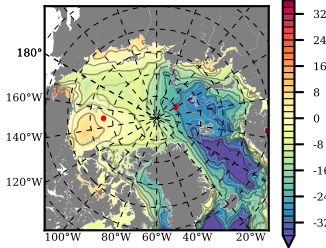

NEMO420IRW mean FWC (m) over 1999

Mean FWC (m) from BG Obs Sys. (Proshutinsky et al. GRL2018) over year 2003-2017

Mean FWC (m) from Init State

NEMO420IRW mean SSH anomaly

Mean DOT from Armitage et al. 2017 2003-2014