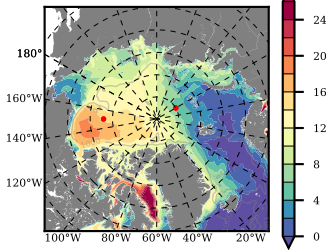

NEMO420IRW mean FWC (m) over 1999

Mean FWC (m) from BG Obs Sys. (Proshutinsky et al. GRL2018) over year 2003-2017

Mean FWC (m) from Init State

NEMO420IRW mean SSH anomaly

Mean DOT from Armitage et al. 2017 2003-2014