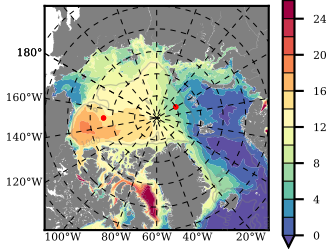

NEMO420IRW mean FWC (m) over 2000

Mean FWC (m) from BG Obs Sys. (Proshutinsky et al. GRL2018) over year 2003-2017

Mean FWC (m) from Init State

NEMO420IRW mean SSH anomaly

Mean DOT from Armitage et al. 2017 2003-2014