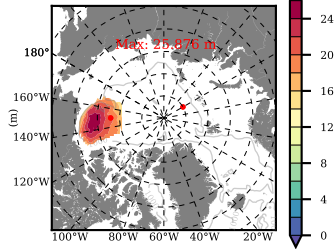

NEMO420IRW mean FWC (m) over 2000

Mean FWC (m) from BG Obs Sys. (Proshutinsky et al. GRL2018) over year 2003-2017

Mean FWC (m) from Init State

NEMO420IRW mean SSH anomaly

Mean DOT from Armitage et al. 2017 2003-2014