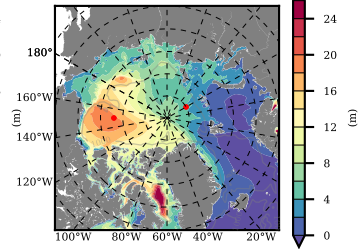

NEMO420IRW mean FWC (m) over 2000

Mean FWC (m) from BG Obs Sys. (Proshutinsky et al. GRL2018) over year 2003-2017

Mean FWC (m) from Init State

NEMO420IRW mean SSH anomaly

Mean DOT from Armitage et al. 2017 2003-2014