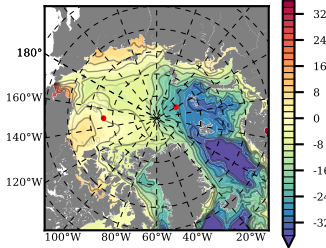

NEMO420IRW mean FWC (m) over 2000

Mean FWC (m) from BG Obs Sys. (Proshutinsky et al. GRL2018) over year 2003-2017

Mean FWC (m) from Init State

NEMO420IRW mean SSH anomaly

Mean DOT from Armitage et al. 2017 2003-2014