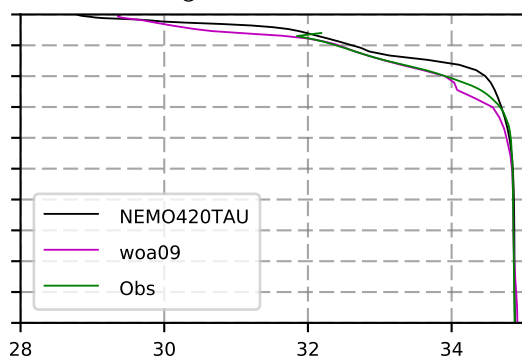

2000 mean temperature  
@ moor Arctic B box

2000 mean Salinity  
@ moor Arctic B box

@ moor EUR box

@ moor EUR box