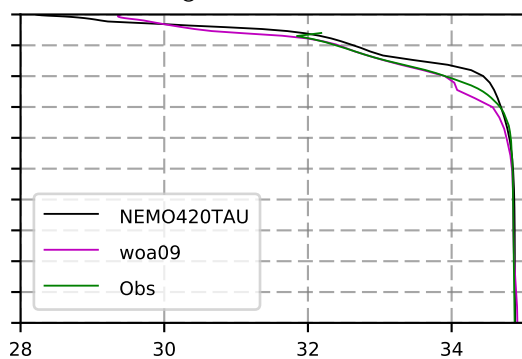

2004 mean temperature
@ moor Arctic B box

2004 mean Salinity
@ moor Arctic B box

@ moor EUR box

@ moor EUR box