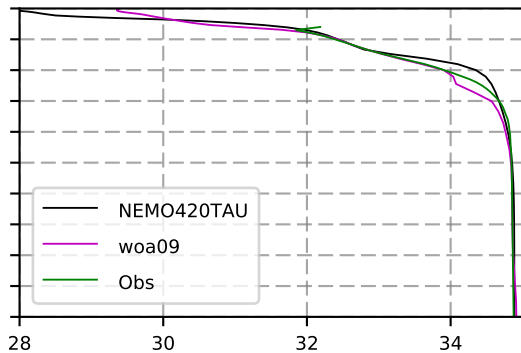

2007 mean temperature  
@ moor Arctic B box

2007 mean Salinity  
@ moor Arctic B box

@ moor EUR box

@ moor EUR box