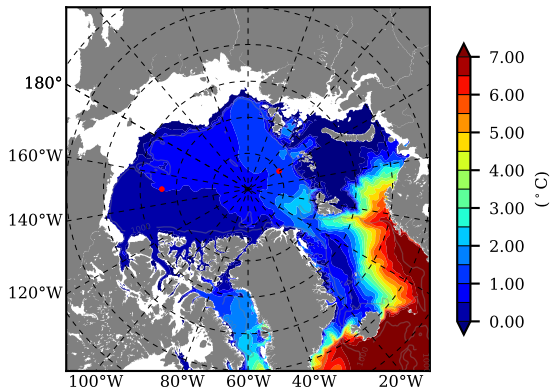

NEMO420WND AW Max Temp over 1979

AW Max Temp from PHC 3.0

NEMO420WND AW Max Temp depth

AW Max Temp depth from PHC 3.0