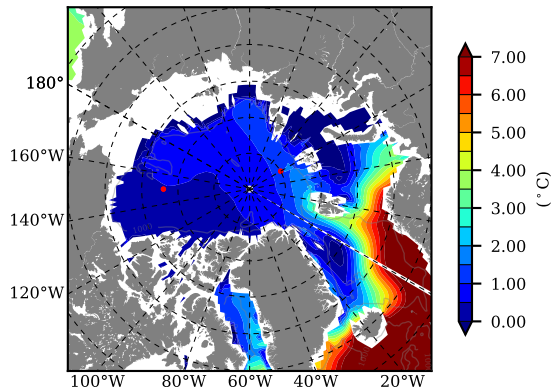

NEMO420WND AW Max Temp over 1979

AW Max Temp from PHC 3.0

NEMO420WND AW Max Temp depth

AW Max Temp depth from PHC 3.0