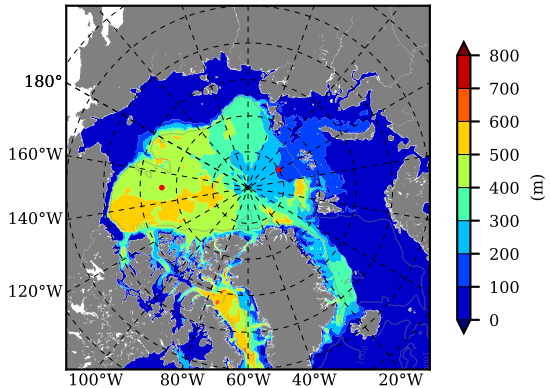

NEMO420WND AW Max Temp over 1979

AW Max Temp from PHC 3.0

NEMO420WND AW Max Temp depth

AW Max Temp depth from PHC 3.0