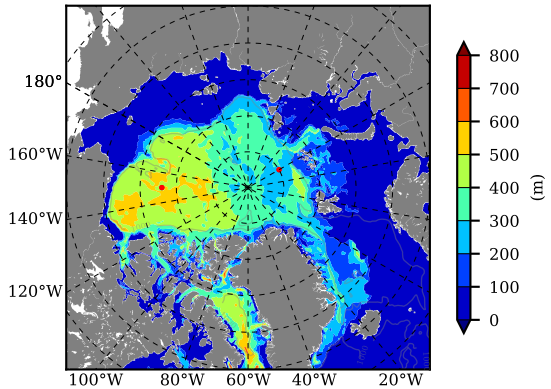

NEMO420WND AW Max Temp over 1981

AW Max Temp from PHC 3.0

NEMO420WND AW Max Temp depth

AW Max Temp depth from PHC 3.0