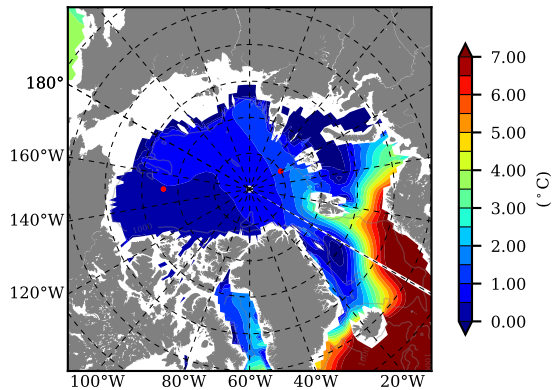

NEMO420WND AW Max Temp over 1981

AW Max Temp from PHC 3.0

NEMO420WND AW Max Temp depth

AW Max Temp depth from PHC 3.0