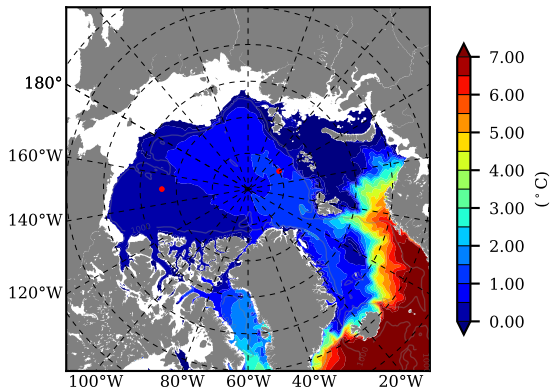

NEMO420WND AW Max Temp over 1981

AW Max Temp from PHC 3.0

NEMO420WND AW Max Temp depth

AW Max Temp depth from PHC 3.0