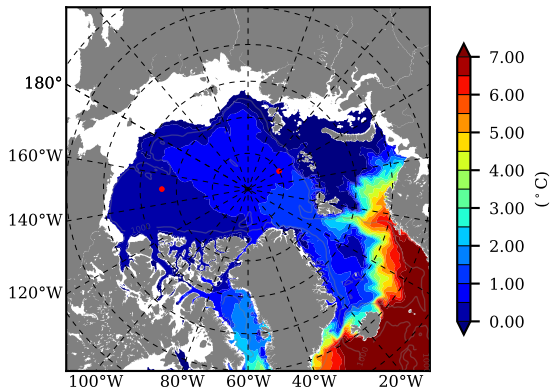

NEMO420WND AW Max Temp over 1982

AW Max Temp from PHC 3.0

NEMO420WND AW Max Temp depth

AW Max Temp depth from PHC 3.0