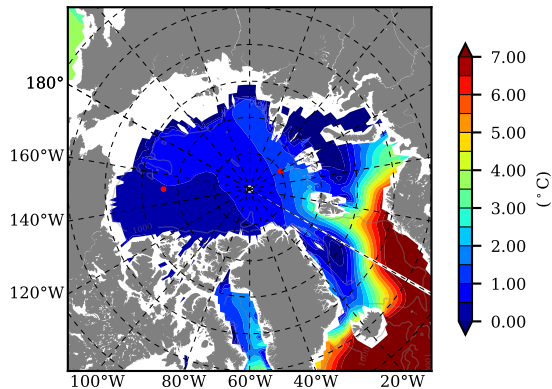

NEMO420WND AW Max Temp over 1982

AW Max Temp from PHC 3.0

NEMO420WND AW Max Temp depth

AW Max Temp depth from PHC 3.0