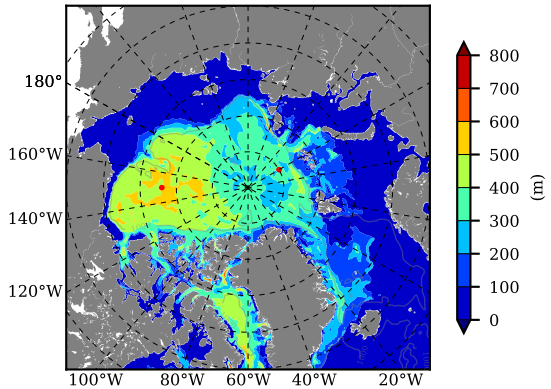

NEMO420WND AW Max Temp over 1982

AW Max Temp from PHC 3.0

NEMO420WND AW Max Temp depth

AW Max Temp depth from PHC 3.0