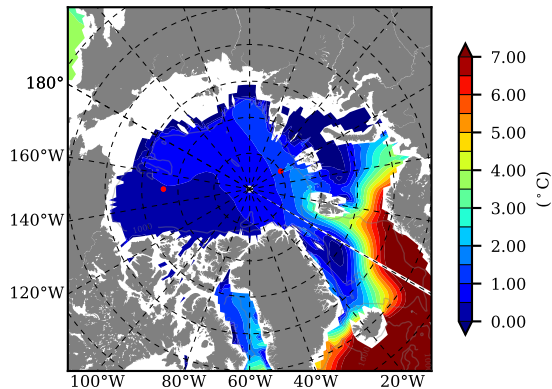

NEMO420WND AW Max Temp over 1984

AW Max Temp from PHC 3.0

NEMO420WND AW Max Temp depth

AW Max Temp depth from PHC 3.0