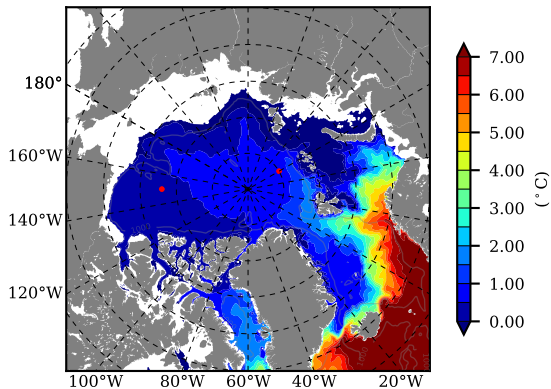

NEMO420WND AW Max Temp over 1984

AW Max Temp from PHC 3.0

NEMO420WND AW Max Temp depth

AW Max Temp depth from PHC 3.0