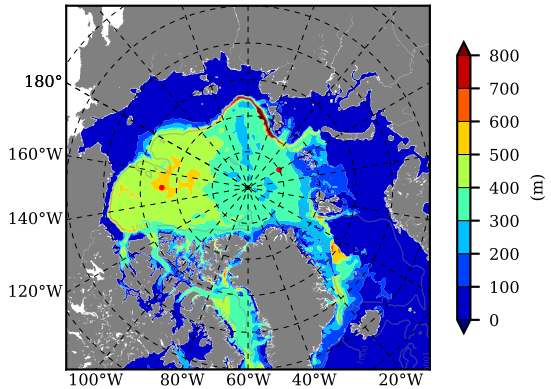

NEMO420WND AW Max Temp over 1984

AW Max Temp from PHC 3.0

NEMO420WND AW Max Temp depth

AW Max Temp depth from PHC 3.0