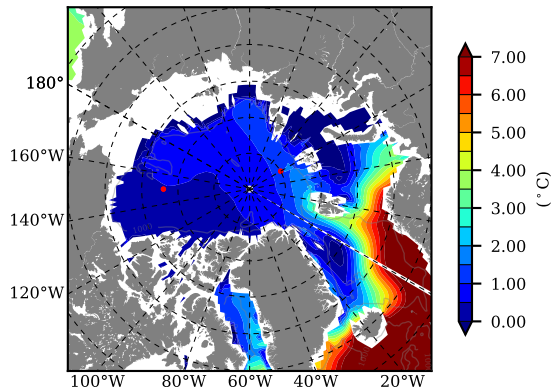

NEMO420WND AW Max Temp over 1985

AW Max Temp from PHC 3.0

NEMO420WND AW Max Temp depth

AW Max Temp depth from PHC 3.0