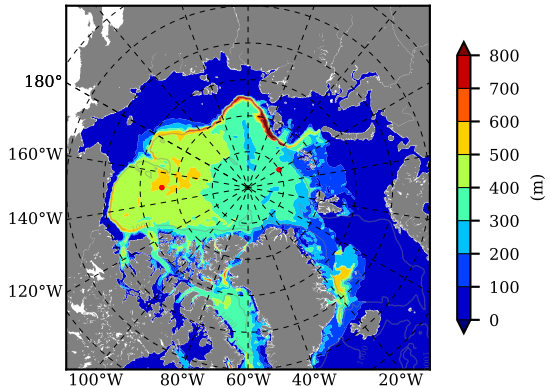

NEMO420WND AW Max Temp over 1985

AW Max Temp from PHC 3.0

NEMO420WND AW Max Temp depth

AW Max Temp depth from PHC 3.0