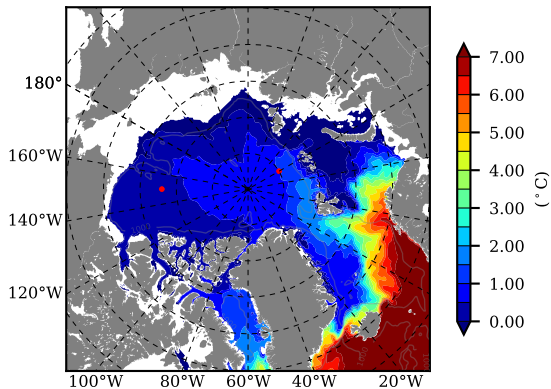

NEMO420WND AW Max Temp over 1985

AW Max Temp from PHC 3.0

NEMO420WND AW Max Temp depth

AW Max Temp depth from PHC 3.0