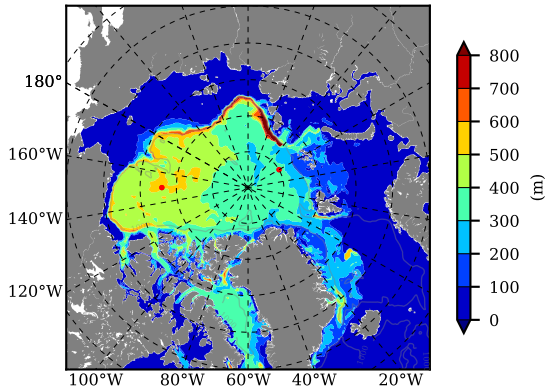

NEMO420WND AW Max Temp over 1986

AW Max Temp from PHC 3.0

NEMO420WND AW Max Temp depth

AW Max Temp depth from PHC 3.0