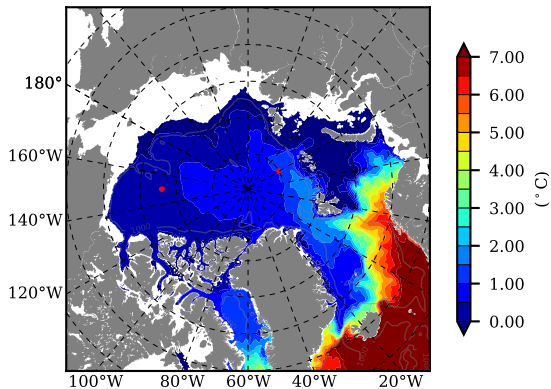

NEMO420WND AW Max Temp over 1986

AW Max Temp from PHC 3.0

NEMO420WND AW Max Temp depth

AW Max Temp depth from PHC 3.0