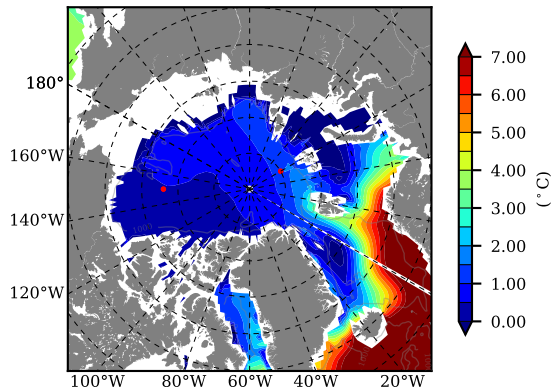

NEMO420WND AW Max Temp over 1986

AW Max Temp from PHC 3.0

NEMO420WND AW Max Temp depth

AW Max Temp depth from PHC 3.0