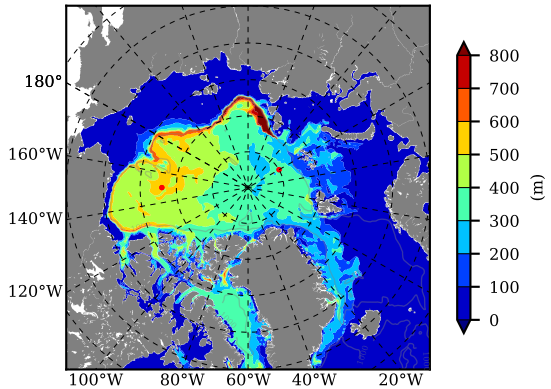

NEMO420WND AW Max Temp over 1987

AW Max Temp from PHC 3.0

NEMO420WND AW Max Temp depth

AW Max Temp depth from PHC 3.0