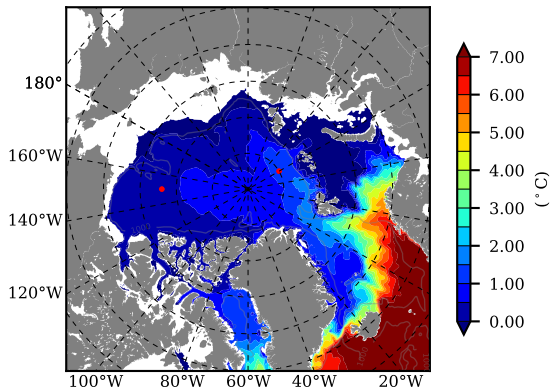

NEMO420WND AW Max Temp over 1987

AW Max Temp from PHC 3.0

NEMO420WND AW Max Temp depth

AW Max Temp depth from PHC 3.0