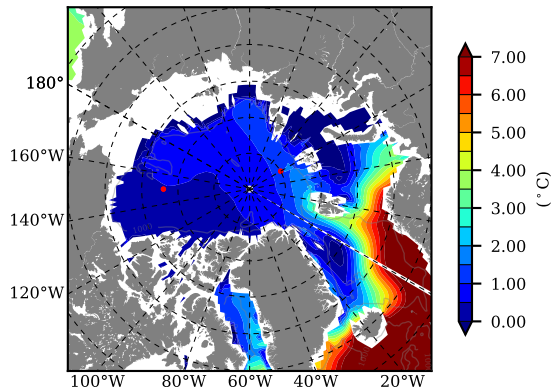

NEMO420WND AW Max Temp over 1987

AW Max Temp from PHC 3.0

NEMO420WND AW Max Temp depth

AW Max Temp depth from PHC 3.0