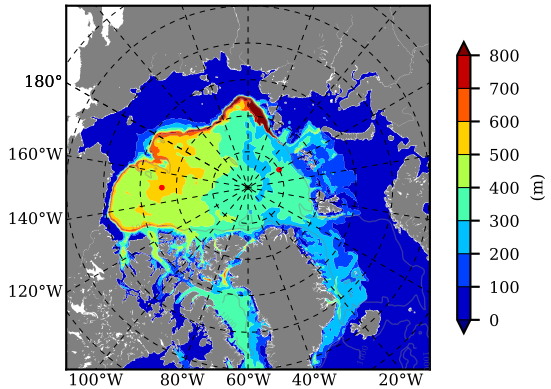

NEMO420WND AW Max Temp over 1988

AW Max Temp from PHC 3.0

NEMO420WND AW Max Temp depth

AW Max Temp depth from PHC 3.0