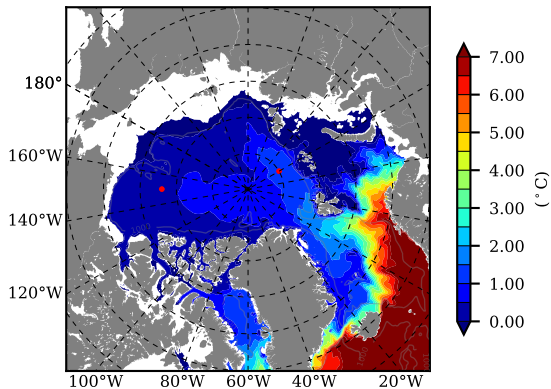

NEMO420WND AW Max Temp over 1988

AW Max Temp from PHC 3.0

NEMO420WND AW Max Temp depth

AW Max Temp depth from PHC 3.0