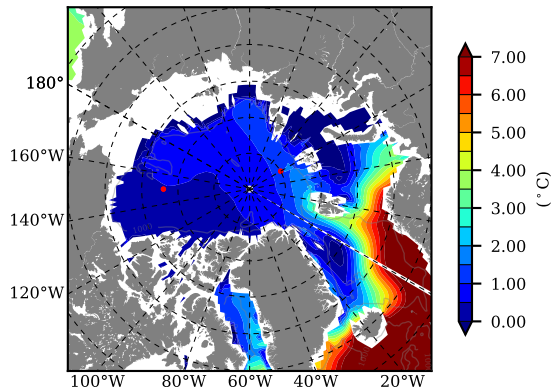

NEMO420WND AW Max Temp over 1988

AW Max Temp from PHC 3.0

NEMO420WND AW Max Temp depth

AW Max Temp depth from PHC 3.0