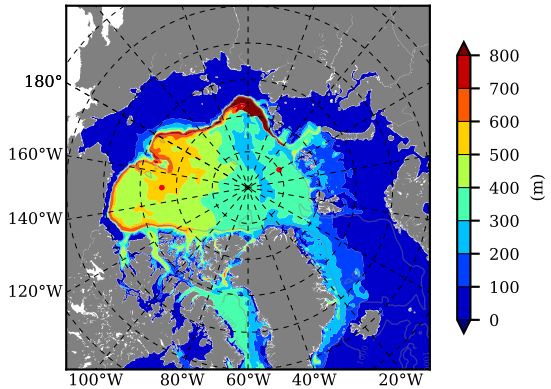

NEMO420WND AW Max Temp over 1989

AW Max Temp from PHC 3.0

NEMO420WND AW Max Temp depth

AW Max Temp depth from PHC 3.0