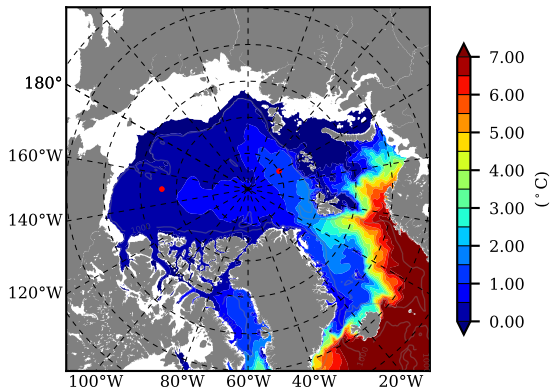

NEMO420WND AW Max Temp over 1989

AW Max Temp from PHC 3.0

NEMO420WND AW Max Temp depth

AW Max Temp depth from PHC 3.0