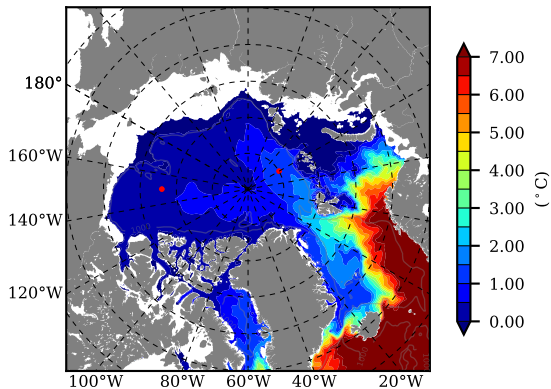

NEMO420WND AW Max Temp over 1990

AW Max Temp from PHC 3.0

NEMO420WND AW Max Temp depth

AW Max Temp depth from PHC 3.0