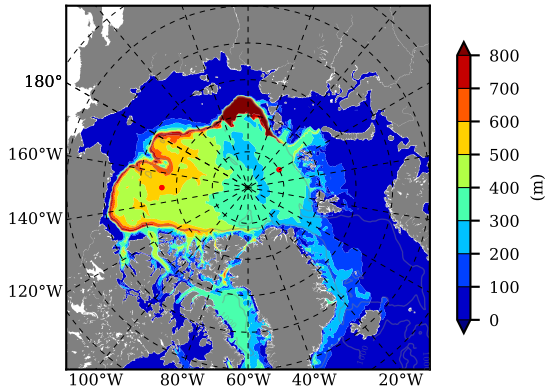

NEMO420WND AW Max Temp over 1990

AW Max Temp from PHC 3.0

NEMO420WND AW Max Temp depth

AW Max Temp depth from PHC 3.0