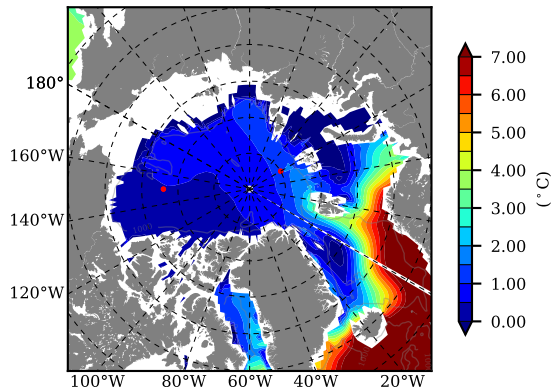

NEMO420WND AW Max Temp over 1991

AW Max Temp from PHC 3.0

NEMO420WND AW Max Temp depth

AW Max Temp depth from PHC 3.0