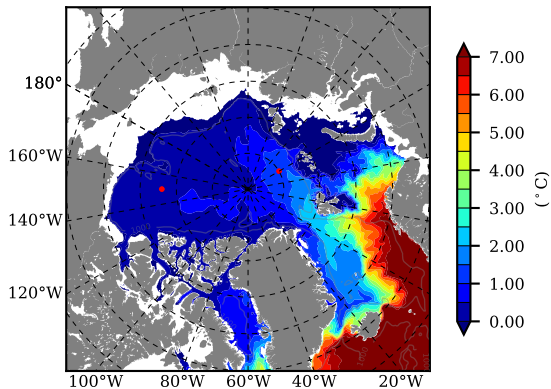

NEMO420WND AW Max Temp over 1991

AW Max Temp from PHC 3.0

NEMO420WND AW Max Temp depth

AW Max Temp depth from PHC 3.0