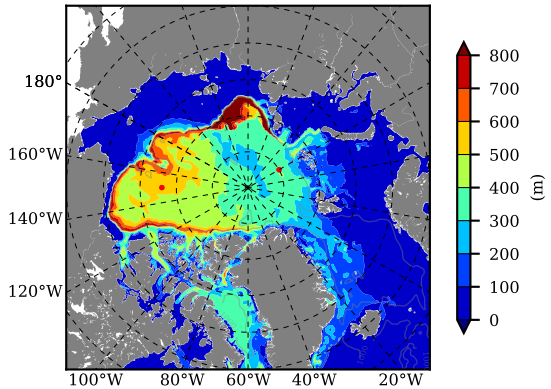

NEMO420WND AW Max Temp over 1991

AW Max Temp from PHC 3.0

NEMO420WND AW Max Temp depth

AW Max Temp depth from PHC 3.0