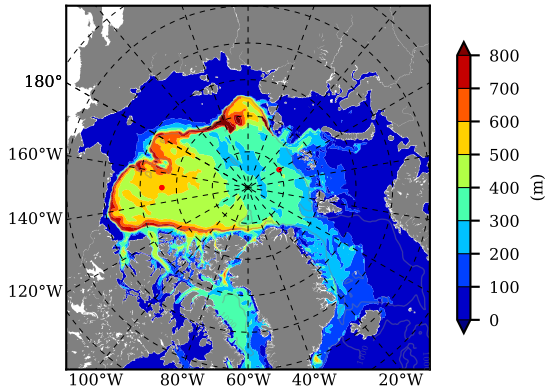

NEMO420WND AW Max Temp over 1992

AW Max Temp from PHC 3.0

NEMO420WND AW Max Temp depth

AW Max Temp depth from PHC 3.0