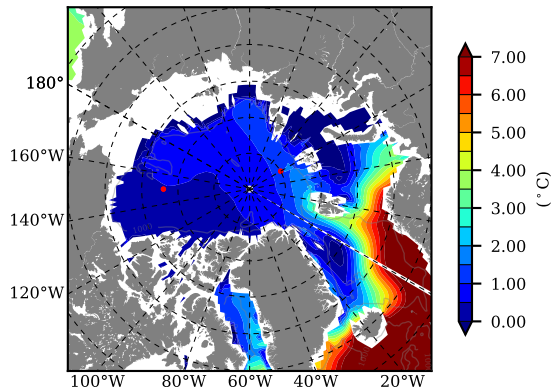

NEMO420WND AW Max Temp over 1992

AW Max Temp from PHC 3.0

NEMO420WND AW Max Temp depth

AW Max Temp depth from PHC 3.0