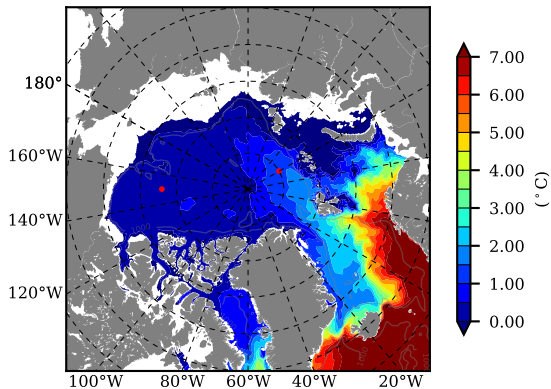

NEMO420WND AW Max Temp over 1992

AW Max Temp from PHC 3.0

NEMO420WND AW Max Temp depth

AW Max Temp depth from PHC 3.0