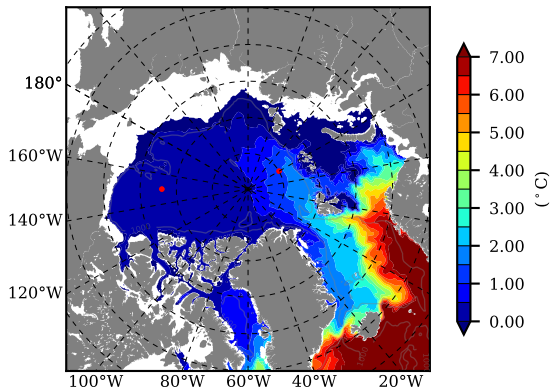

NEMO420WND AW Max Temp over 1993

AW Max Temp from PHC 3.0

NEMO420WND AW Max Temp depth

AW Max Temp depth from PHC 3.0