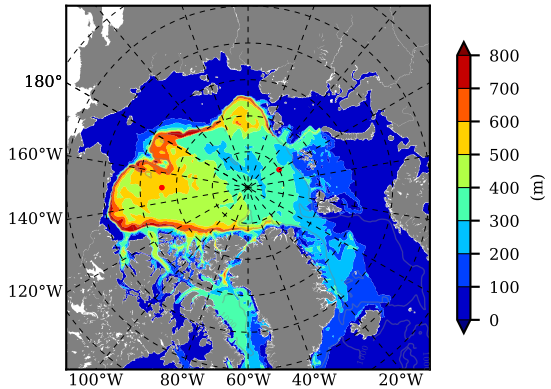

NEMO420WND AW Max Temp over 1993

AW Max Temp from PHC 3.0

NEMO420WND AW Max Temp depth

AW Max Temp depth from PHC 3.0