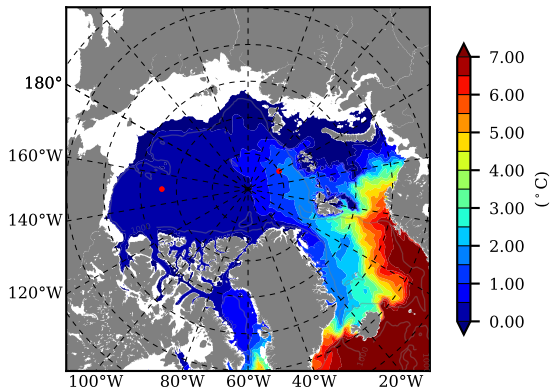

NEMO420WND AW Max Temp over 1994

AW Max Temp from PHC 3.0

NEMO420WND AW Max Temp depth

AW Max Temp depth from PHC 3.0