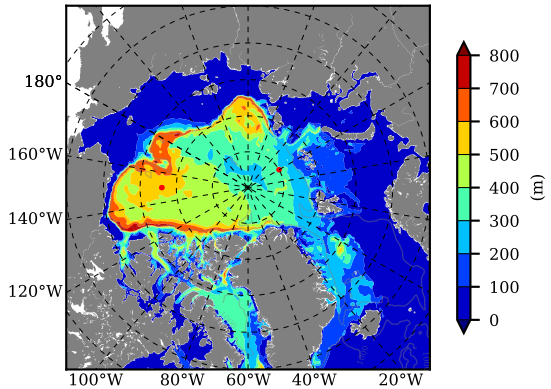

NEMO420WND AW Max Temp over 1994

AW Max Temp from PHC 3.0

NEMO420WND AW Max Temp depth

AW Max Temp depth from PHC 3.0