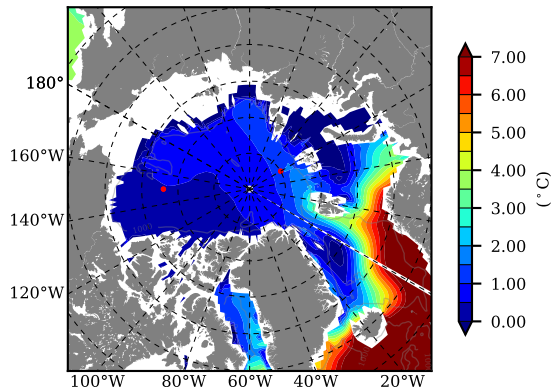

NEMO420WND AW Max Temp over 1994

AW Max Temp from PHC 3.0

NEMO420WND AW Max Temp depth

AW Max Temp depth from PHC 3.0