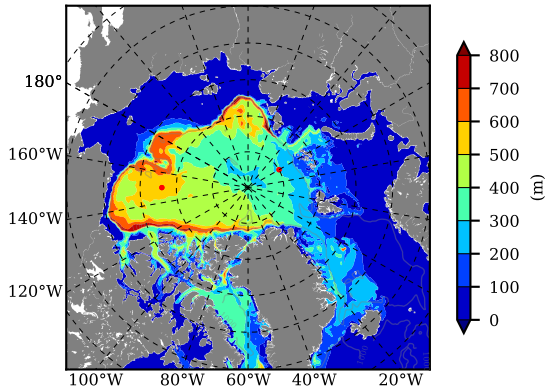

NEMO420WND AW Max Temp over 1995

AW Max Temp from PHC 3.0

NEMO420WND AW Max Temp depth

AW Max Temp depth from PHC 3.0