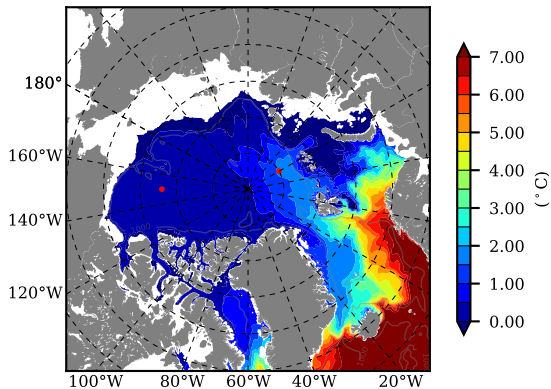

NEMO420WND AW Max Temp over 1995

AW Max Temp from PHC 3.0

NEMO420WND AW Max Temp depth

AW Max Temp depth from PHC 3.0