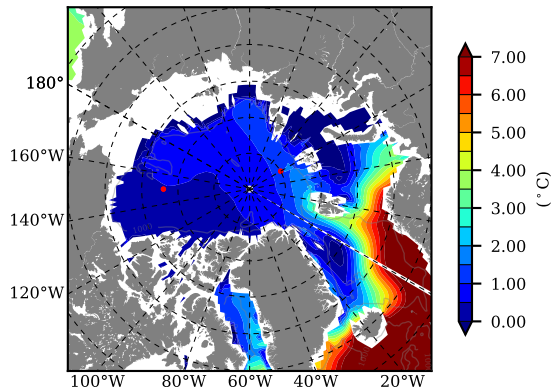

NEMO420WND AW Max Temp over 1995

AW Max Temp from PHC 3.0

NEMO420WND AW Max Temp depth

AW Max Temp depth from PHC 3.0