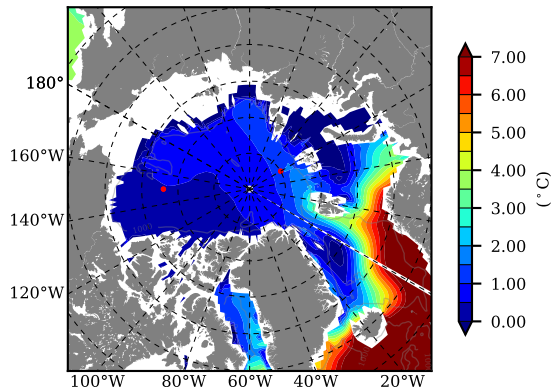

NEMO420WND AW Max Temp over 1996

AW Max Temp from PHC 3.0

NEMO420WND AW Max Temp depth

AW Max Temp depth from PHC 3.0