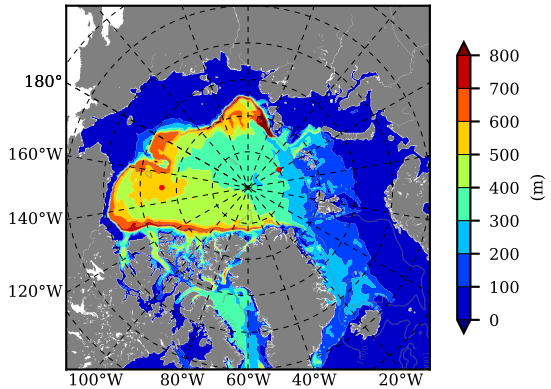

NEMO420WND AW Max Temp over 1996

AW Max Temp from PHC 3.0

NEMO420WND AW Max Temp depth

AW Max Temp depth from PHC 3.0