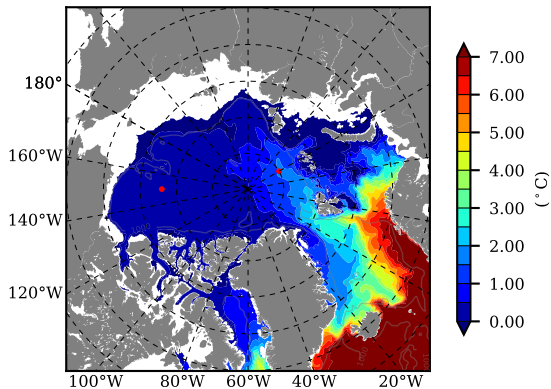

NEMO420WND AW Max Temp over 1996

AW Max Temp from PHC 3.0

NEMO420WND AW Max Temp depth

AW Max Temp depth from PHC 3.0