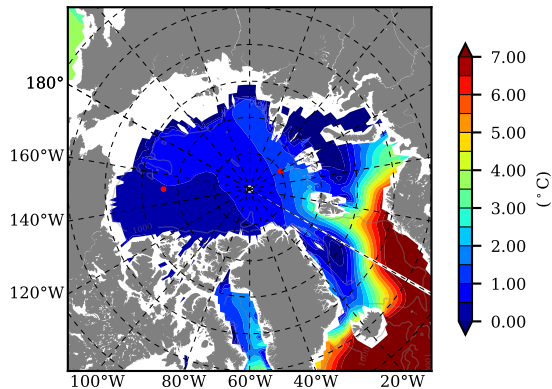

NEMO420WND AW Max Temp over 1997

AW Max Temp from PHC 3.0

NEMO420WND AW Max Temp depth

AW Max Temp depth from PHC 3.0