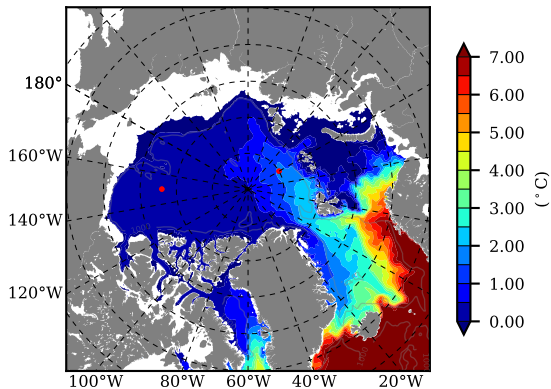

NEMO420WND AW Max Temp over 1997

AW Max Temp from PHC 3.0

NEMO420WND AW Max Temp depth

AW Max Temp depth from PHC 3.0