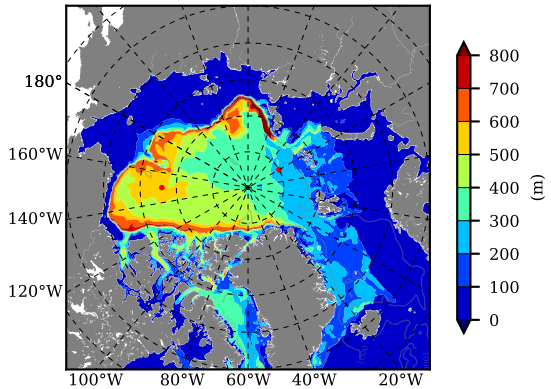

NEMO420WND AW Max Temp over 1997

AW Max Temp from PHC 3.0

NEMO420WND AW Max Temp depth

AW Max Temp depth from PHC 3.0