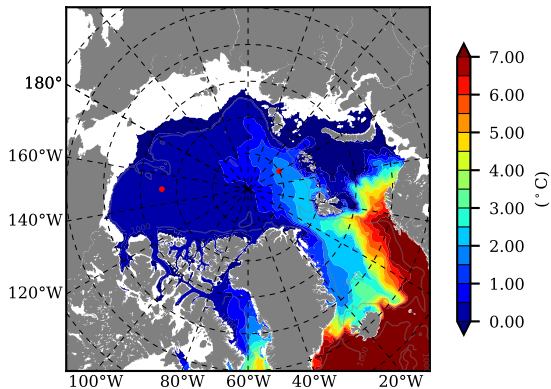

NEMO420WND AW Max Temp over 1998

AW Max Temp from PHC 3.0

NEMO420WND AW Max Temp depth

AW Max Temp depth from PHC 3.0