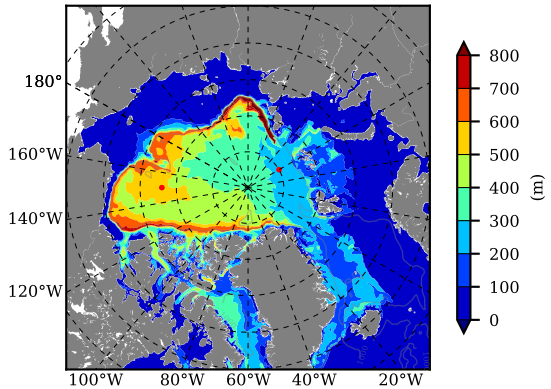

NEMO420WND AW Max Temp over 1998

AW Max Temp from PHC 3.0

NEMO420WND AW Max Temp depth

AW Max Temp depth from PHC 3.0