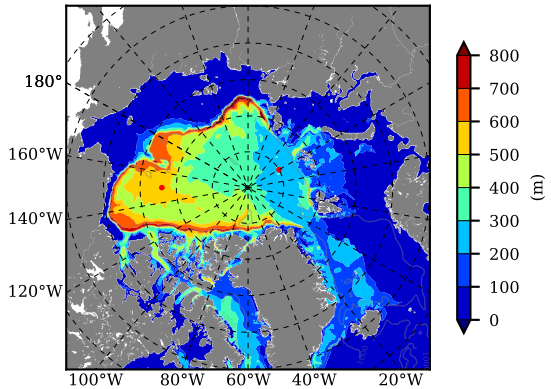

NEMO420WND AW Max Temp over
1999

AW Max Temp from
PHC 3.0

NEMO420WND AW Max Temp depth

AW Max Temp depth from
PHC 3.0