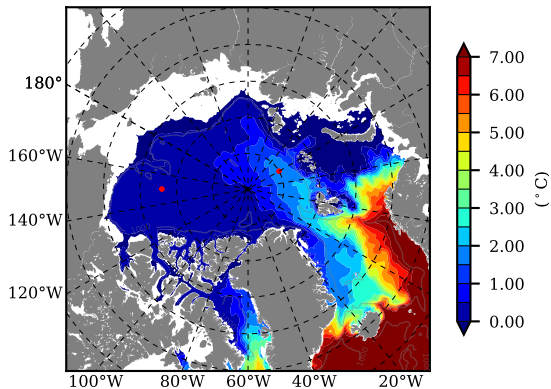

NEMO420WND AW Max Temp over
1999

AW Max Temp from
PHC 3.0

NEMO420WND AW Max Temp depth

AW Max Temp depth from
PHC 3.0