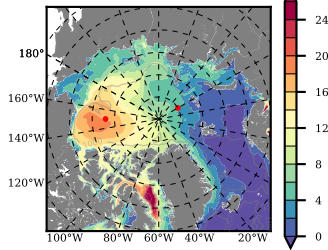

NEMO420WND mean FWC (m) over 1979

Mean FWC (m) from BG Obs Sys. (Proshutinsky et al. GRL2018) over year 2003-2017

Mean FWC (m) from Init State

NEMO420WND mean SSH anomaly

Mean DOT from Armitage et al. 2017 2003-2014