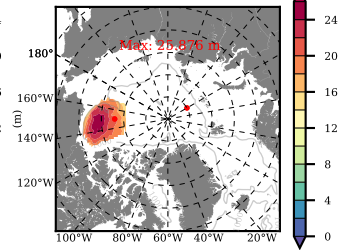

NEMO420WND mean FWC (m) over 1979

Mean FWC (m) from BG Obs Sys. (Proshutinsky et al. GRL2018) over year 2003-2017

Mean FWC (m) from Init State

NEMO420WND mean SSH anomaly

Mean DOT from Armitage et al. 2017 2003-2014