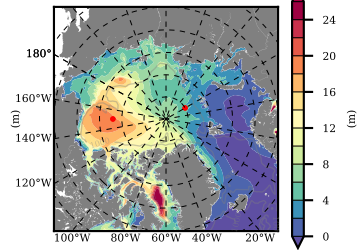

NEMO420WND mean FWC (m) over 1979

Mean FWC (m) from BG Obs Sys. (Proshutinsky et al. GRL2018) over year 2003-2017

Mean FWC (m) from Init State

NEMO420WND mean SSH anomaly

Mean DOT from Armitage et al. 2017 2003-2014