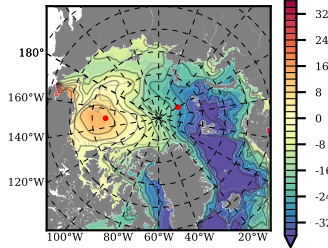

NEMO420WND mean FWC (m) over 1979

Mean FWC (m) from BG Obs Sys. (Proshutinsky et al. GRL2018) over year 2003-2017

Mean FWC (m) from Init State

NEMO420WND mean SSH anomaly

Mean DOT from Armitage et al. 2017 2003-2014