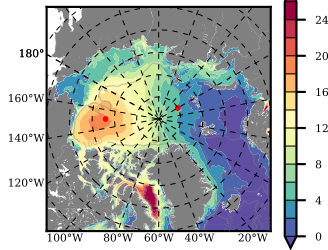

NEMO420WND mean FWC (m) over 1980

Mean FWC (m) from BG Obs Sys. (Proshutinsky et al. GRL2018) over year 2003-2017

Mean FWC (m) from Init State

NEMO420WND mean SSH anomaly

Mean DOT from Armitage et al. 2017 2003-2014