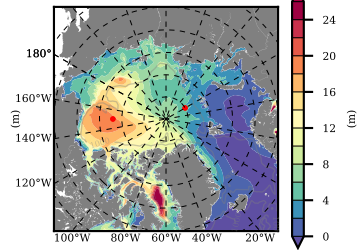

NEMO420WND mean FWC (m) over 1980

Mean FWC (m) from BG Obs Sys. (Proshutinsky et al. GRL2018) over year 2003-2017

Mean FWC (m) from Init State

NEMO420WND mean SSH anomaly

Mean DOT from Armitage et al. 2017 2003-2014