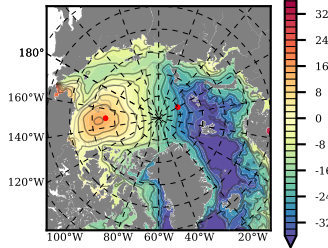

NEMO420WND mean FWC (m) over 1980

Mean FWC (m) from BG Obs Sys. (Proshutinsky et al. GRL2018) over year 2003-2017

Mean FWC (m) from Init State

NEMO420WND mean SSH anomaly

Mean DOT from Armitage et al. 2017 2003-2014