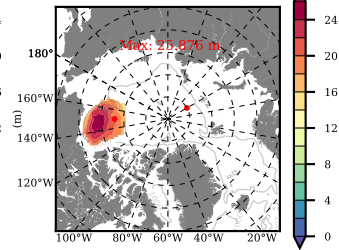

NEMO420WND mean FWC (m) over 1980

Mean FWC (m) from BG Obs Sys. (Proshutinsky et al. GRL2018) over year 2003-2017

Mean FWC (m) from Init State

NEMO420WND mean SSH anomaly

Mean DOT from Armitage et al. 2017 2003-2014