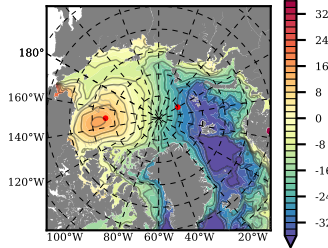

NEMO420WND mean FWC (m) over 1981

Mean FWC (m) from BG Obs Sys. (Proshutinsky et al. GRL2018) over year 2003-2017

Mean FWC (m) from Init State

NEMO420WND mean SSH anomaly

Mean DOT from Armitage et al. 2017 2003-2014