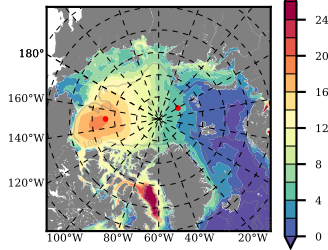

NEMO420WND mean FWC (m) over 1981

Mean FWC (m) from BG Obs Sys. (Proshutinsky et al. GRL2018) over year 2003-2017

Mean FWC (m) from Init State

NEMO420WND mean SSH anomaly

Mean DOT from Armitage et al. 2017 2003-2014