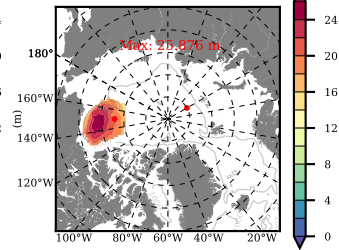

NEMO420WND mean FWC (m) over 1981

Mean FWC (m) from BG Obs Sys. (Proshutinsky et al. GRL2018) over year 2003-2017

Mean FWC (m) from Init State

NEMO420WND mean SSH anomaly

Mean DOT from Armitage et al. 2017 2003-2014