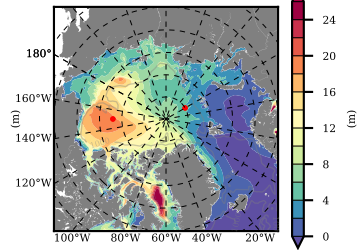

NEMO420WND mean FWC (m) over 1981

Mean FWC (m) from BG Obs Sys. (Proshutinsky et al. GRL2018) over year 2003-2017

Mean FWC (m) from Init State

NEMO420WND mean SSH anomaly

Mean DOT from Armitage et al. 2017 2003-2014