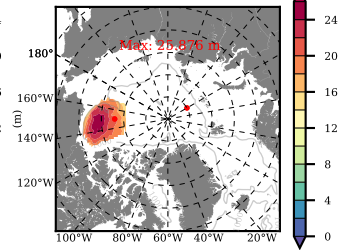

NEMO420WND mean FWC (m) over 1982

Mean FWC (m) from BG Obs Sys. (Proshutinsky et al. GRL2018) over year 2003-2017

Mean FWC (m) from Init State

NEMO420WND mean SSH anomaly

Mean DOT from Armitage et al. 2017 2003-2014