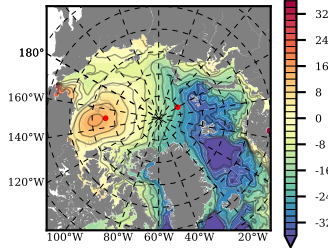

NEMO420WND mean FWC (m) over 1982

Mean FWC (m) from BG Obs Sys. (Proshutinsky et al. GRL2018) over year 2003-2017

Mean FWC (m) from Init State

NEMO420WND mean SSH anomaly

Mean DOT from Armitage et al. 2017 2003-2014