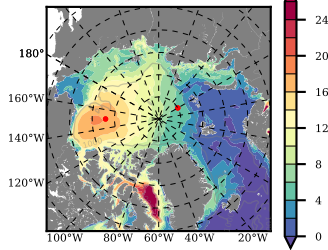

NEMO420WND mean FWC (m) over 1982

Mean FWC (m) from BG Obs Sys. (Proshutinsky et al. GRL2018) over year 2003-2017

Mean FWC (m) from Init State

NEMO420WND mean SSH anomaly

Mean DOT from Armitage et al. 2017 2003-2014