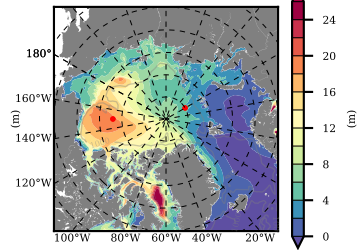

NEMO420WND mean FWC (m) over 1982

Mean FWC (m) from BG Obs Sys. (Proshutinsky et al. GRL2018) over year 2003-2017

Mean FWC (m) from Init State

NEMO420WND mean SSH anomaly

Mean DOT from Armitage et al. 2017 2003-2014