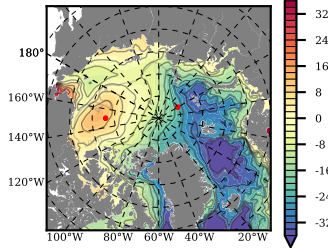

NEMO420WND mean FWC (m) over 1983

Mean FWC (m) from BG Obs Sys. (Proshutinsky et al. GRL2018) over year 2003-2017

Mean FWC (m) from Init State

NEMO420WND mean SSH anomaly

Mean DOT from Armitage et al. 2017 2003-2014