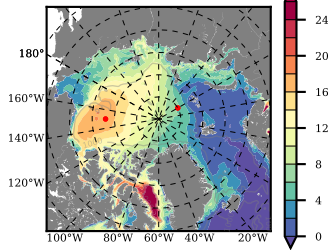

NEMO420WND mean FWC (m) over 1983

Mean FWC (m) from BG Obs Sys. (Proshutinsky et al. GRL2018) over year 2003-2017

Mean FWC (m) from Init State

NEMO420WND mean SSH anomaly

Mean DOT from Armitage et al. 2017 2003-2014