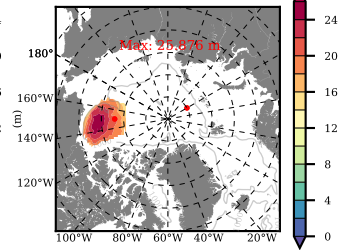

NEMO420WND mean FWC (m) over 1983

Mean FWC (m) from BG Obs Sys. (Proshutinsky et al. GRL2018) over year 2003-2017

Mean FWC (m) from Init State

NEMO420WND mean SSH anomaly

Mean DOT from Armitage et al. 2017 2003-2014