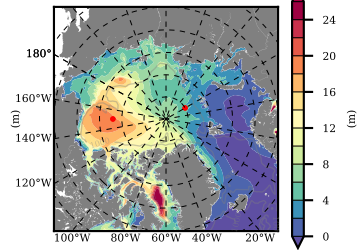

NEMO420WND mean FWC (m) over 1983

Mean FWC (m) from BG Obs Sys. (Proshutinsky et al. GRL2018) over year 2003-2017

Mean FWC (m) from Init State

NEMO420WND mean SSH anomaly

Mean DOT from Armitage et al. 2017 2003-2014