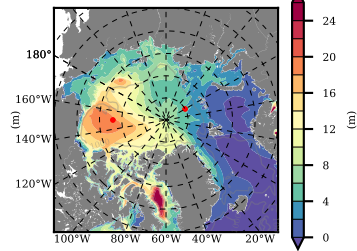

NEMO420WND mean FWC (m) over 1984

Mean FWC (m) from BG Obs Sys. (Proshutinsky et al. GRL2018) over year 2003-2017

Mean FWC (m) from Init State

NEMO420WND mean SSH anomaly

Mean DOT from Armitage et al. 2017 2003-2014