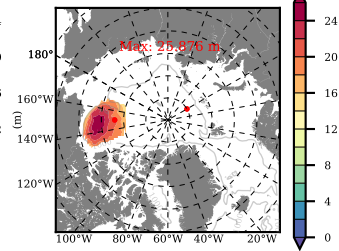

NEMO420WND mean FWC (m) over 1984

Mean FWC (m) from BG Obs Sys. (Proshutinsky et al. GRL2018) over year 2003-2017

Mean FWC (m) from Init State

NEMO420WND mean SSH anomaly

Mean DOT from Armitage et al. 2017 2003-2014