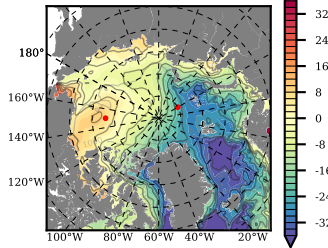

NEMO420WND mean FWC (m) over 1984

Mean FWC (m) from BG Obs Sys. (Proshutinsky et al. GRL2018) over year 2003-2017

Mean FWC (m) from Init State

NEMO420WND mean SSH anomaly

Mean DOT from Armitage et al. 2017 2003-2014