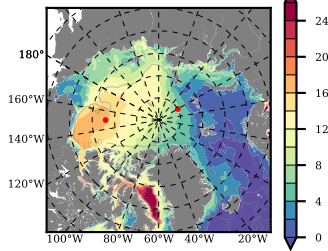

NEMO420WND mean FWC (m) over 1984

Mean FWC (m) from BG Obs Sys. (Proshutinsky et al. GRL2018) over year 2003-2017

Mean FWC (m) from Init State

NEMO420WND mean SSH anomaly

Mean DOT from Armitage et al. 2017 2003-2014