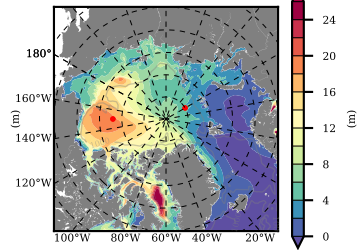

NEMO420WND mean FWC (m) over 1985

Mean FWC (m) from BG Obs Sys. (Proshutinsky et al. GRL2018) over year 2003-2017

Mean FWC (m) from Init State

NEMO420WND mean SSH anomaly

Mean DOT from Armitage et al. 2017 2003-2014