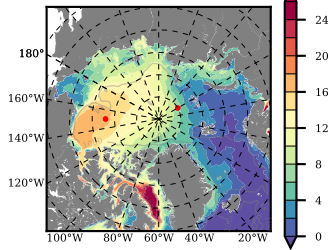

NEMO420WND mean FWC (m) over 1985

Mean FWC (m) from BG Obs Sys. (Proshutinsky et al. GRL2018) over year 2003-2017

Mean FWC (m) from Init State

NEMO420WND mean SSH anomaly

Mean DOT from Armitage et al. 2017 2003-2014