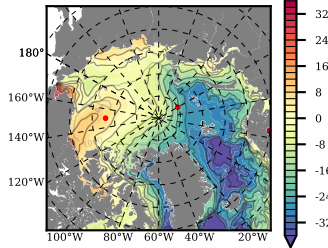

NEMO420WND mean FWC (m) over 1985

Mean FWC (m) from BG Obs Sys. (Proshutinsky et al. GRL2018) over year 2003-2017

Mean FWC (m) from Init State

NEMO420WND mean SSH anomaly

Mean DOT from Armitage et al. 2017 2003-2014