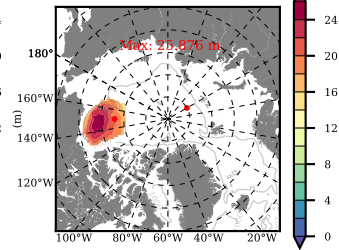

NEMO420WND mean FWC (m) over 1985

Mean FWC (m) from BG Obs Sys. (Proshutinsky et al. GRL2018) over year 2003-2017

Mean FWC (m) from Init State

NEMO420WND mean SSH anomaly

Mean DOT from Armitage et al. 2017 2003-2014