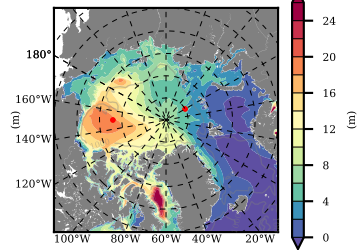

NEMO420WND mean FWC (m) over 1986

Mean FWC (m) from BG Obs Sys. (Proshutinsky et al. GRL2018) over year 2003-2017

Mean FWC (m) from Init State

NEMO420WND mean SSH anomaly

Mean DOT from Armitage et al. 2017 2003-2014