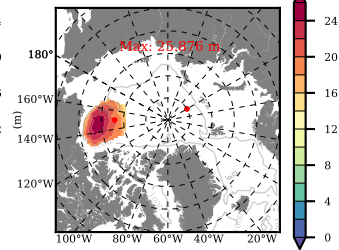

NEMO420WND mean FWC (m) over 1986

Mean FWC (m) from BG Obs Sys. (Proshutinsky et al. GRL2018) over year 2003-2017

Mean FWC (m) from Init State

NEMO420WND mean SSH anomaly

Mean DOT from Armitage et al. 2017 2003-2014