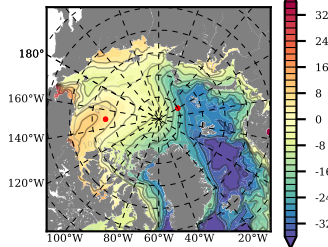

NEMO420WND mean FWC (m) over 1986

Mean FWC (m) from BG Obs Sys. (Proshutinsky et al. GRL2018) over year 2003-2017

Mean FWC (m) from Init State

NEMO420WND mean SSH anomaly

Mean DOT from Armitage et al. 2017 2003-2014