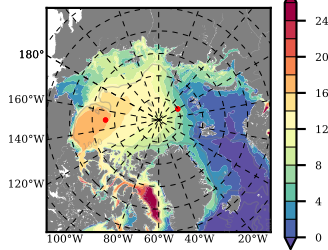

NEMO420WND mean FWC (m) over 1986

Mean FWC (m) from BG Obs Sys. (Proshutinsky et al. GRL2018) over year 2003-2017

Mean FWC (m) from Init State

NEMO420WND mean SSH anomaly

Mean DOT from Armitage et al. 2017 2003-2014