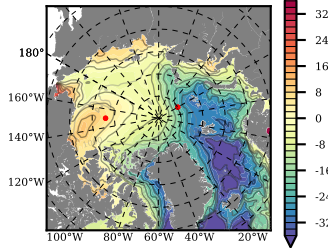

NEMO420WND mean FWC (m) over 1987

Mean FWC (m) from BG Obs Sys. (Proshutinsky et al. GRL2018) over year 2003-2017

Mean FWC (m) from Init State

NEMO420WND mean SSH anomaly

Mean DOT from Armitage et al. 2017 2003-2014