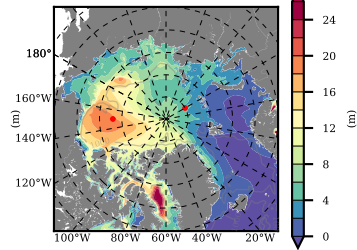

NEMO420WND mean FWC (m) over 1987

Mean FWC (m) from BG Obs Sys. (Proshutinsky et al. GRL2018) over year 2003-2017

Mean FWC (m) from Init State

NEMO420WND mean SSH anomaly

Mean DOT from Armitage et al. 2017 2003-2014