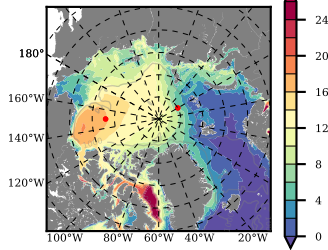

NEMO420WND mean FWC (m) over 1987

Mean FWC (m) from BG Obs Sys. (Proshutinsky et al. GRL2018) over year 2003-2017

Mean FWC (m) from Init State

NEMO420WND mean SSH anomaly

Mean DOT from Armitage et al. 2017 2003-2014