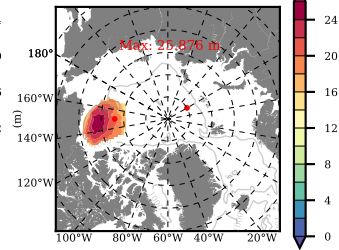

NEMO420WND mean FWC (m) over 1987

Mean FWC (m) from BG Obs Sys. (Proshutinsky et al. GRL2018) over year 2003-2017

Mean FWC (m) from Init State

NEMO420WND mean SSH anomaly

Mean DOT from Armitage et al. 2017 2003-2014