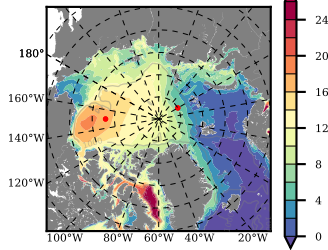

NEMO420WND mean FWC (m) over 1988

Mean FWC (m) from BG Obs Sys. (Proshutinsky et al. GRL2018) over year 2003-2017

Mean FWC (m) from Init State

NEMO420WND mean SSH anomaly

Mean DOT from Armitage et al. 2017 2003-2014