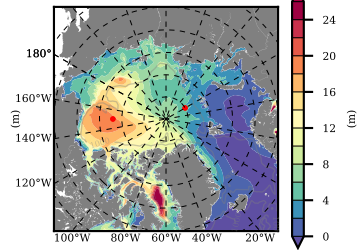

NEMO420WND mean FWC (m) over 1988

Mean FWC (m) from BG Obs Sys. (Proshutinsky et al. GRL2018) over year 2003-2017

Mean FWC (m) from Init State

NEMO420WND mean SSH anomaly

Mean DOT from Armitage et al. 2017 2003-2014