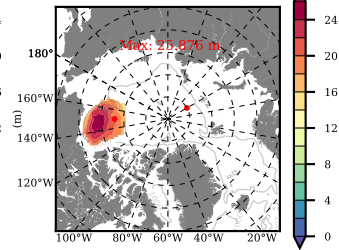

NEMO420WND mean FWC (m) over 1988

Mean FWC (m) from BG Obs Sys. (Proshutinsky et al. GRL2018) over year 2003-2017

Mean FWC (m) from Init State

NEMO420WND mean SSH anomaly

Mean DOT from Armitage et al. 2017 2003-2014