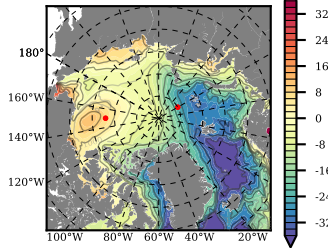

NEMO420WND mean FWC (m) over 1988

Mean FWC (m) from BG Obs Sys. (Proshutinsky et al. GRL2018) over year 2003-2017

Mean FWC (m) from Init State

NEMO420WND mean SSH anomaly

Mean DOT from Armitage et al. 2017 2003-2014