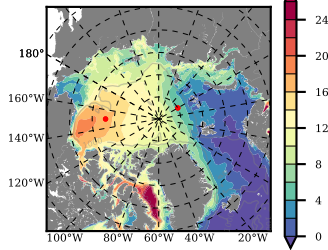

NEMO420WND mean FWC (m) over 1989

Mean FWC (m) from BG Obs Sys. (Proshutinsky et al. GRL2018) over year 2003-2017

Mean FWC (m) from Init State

NEMO420WND mean SSH anomaly

Mean DOT from Armitage et al. 2017 2003-2014