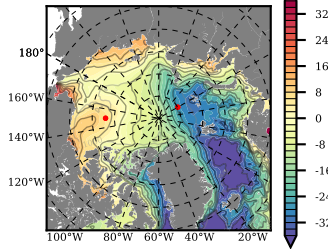

NEMO420WND mean FWC (m) over 1989

Mean FWC (m) from BG Obs Sys. (Proshutinsky et al. GRL2018) over year 2003-2017

Mean FWC (m) from Init State

NEMO420WND mean SSH anomaly

Mean DOT from Armitage et al. 2017 2003-2014