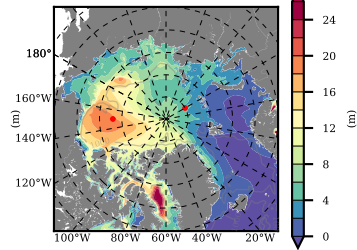

NEMO420WND mean FWC (m) over 1989

Mean FWC (m) from BG Obs Sys. (Proshutinsky et al. GRL2018) over year 2003-2017

Mean FWC (m) from Init State

NEMO420WND mean SSH anomaly

Mean DOT from Armitage et al. 2017 2003-2014