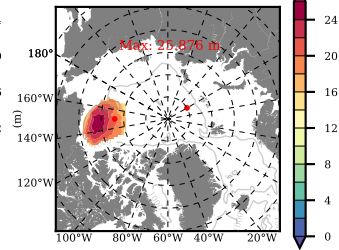

NEMO420WND mean FWC (m) over 1989

Mean FWC (m) from BG Obs Sys. (Proshutinsky et al. GRL2018) over year 2003-2017

Mean FWC (m) from Init State

NEMO420WND mean SSH anomaly

Mean DOT from Armitage et al. 2017 2003-2014