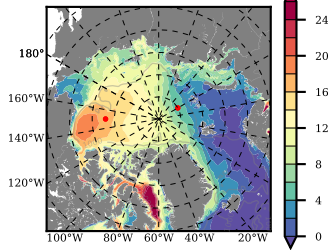

NEMO420WND mean FWC (m) over 1990

Mean FWC (m) from BG Obs Sys. (Proshutinsky et al. GRL2018) over year 2003-2017

Mean FWC (m) from Init State

NEMO420WND mean SSH anomaly

Mean DOT from Armitage et al. 2017 2003-2014