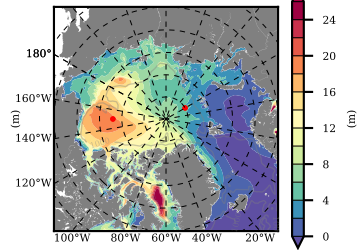

NEMO420WND mean FWC (m) over 1990

Mean FWC (m) from BG Obs Sys. (Proshutinsky et al. GRL2018) over year 2003-2017

Mean FWC (m) from Init State

NEMO420WND mean SSH anomaly

Mean DOT from Armitage et al. 2017 2003-2014