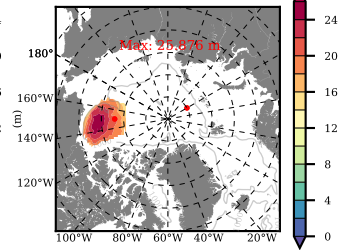

NEMO420WND mean FWC (m) over 1990

Mean FWC (m) from BG Obs Sys. (Proshutinsky et al. GRL2018) over year 2003-2017

Mean FWC (m) from Init State

NEMO420WND mean SSH anomaly

Mean DOT from Armitage et al. 2017 2003-2014