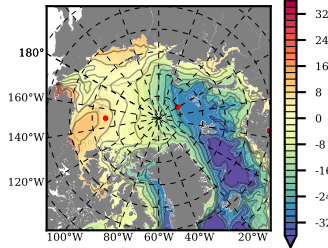

NEMO420WND mean FWC (m) over 1990

Mean FWC (m) from BG Obs Sys. (Proshutinsky et al. GRL2018) over year 2003-2017

Mean FWC (m) from Init State

NEMO420WND mean SSH anomaly

Mean DOT from Armitage et al. 2017 2003-2014