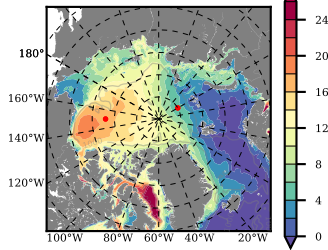

NEMO420WND mean FWC (m) over 1991

Mean FWC (m) from BG Obs Sys. (Proshutinsky et al. GRL2018) over year 2003-2017

Mean FWC (m) from Init State

NEMO420WND mean SSH anomaly

Mean DOT from Armitage et al. 2017 2003-2014