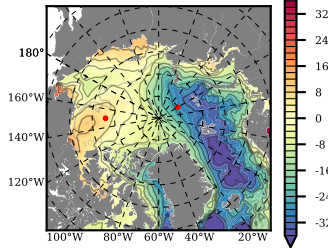

NEMO420WND mean FWC (m) over 1991

Mean FWC (m) from BG Obs Sys. (Proshutinsky et al. GRL2018) over year 2003-2017

Mean FWC (m) from Init State

NEMO420WND mean SSH anomaly

Mean DOT from Armitage et al. 2017 2003-2014