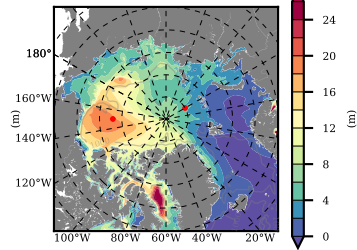

NEMO420WND mean FWC (m) over 1991

Mean FWC (m) from BG Obs Sys. (Proshutinsky et al. GRL2018) over year 2003-2017

Mean FWC (m) from Init State

NEMO420WND mean SSH anomaly

Mean DOT from Armitage et al. 2017 2003-2014