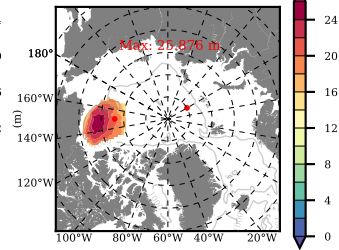

NEMO420WND mean FWC (m) over 1991

Mean FWC (m) from BG Obs Sys. (Proshutinsky et al. GRL2018) over year 2003-2017

Mean FWC (m) from Init State

NEMO420WND mean SSH anomaly

Mean DOT from Armitage et al. 2017 2003-2014