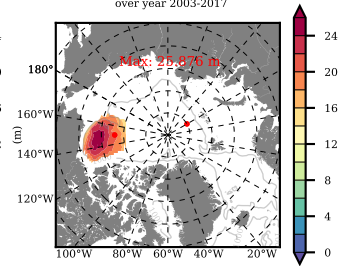

NEMO420WND mean FWC (m) over 1992

Mean FWC (m) from BG Obs Sys. (Proshutinsky et al. GRL2018) over year 2003-2017

Mean FWC (m) from Init State

NEMO420WND mean SSH anomaly

Mean DOT from Armitage et al. 2017 2003-2014