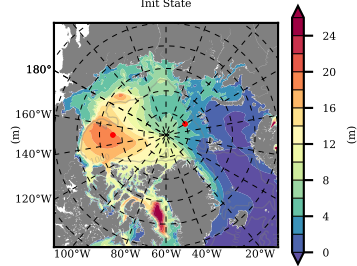

NEMO420WND mean FWC (m) over 1992

Mean FWC (m) from BG Obs Sys. (Proshutinsky et al. GRL2018) over year 2003-2017

Mean FWC (m) from Init State

NEMO420WND mean SSH anomaly

Mean DOT from Armitage et al. 2017 2003-2014