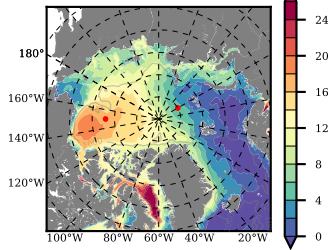

NEMO420WND mean FWC (m) over 1992

Mean FWC (m) from BG Obs Sys. (Proshutinsky et al. GRL2018) over year 2003-2017

Mean FWC (m) from Init State

NEMO420WND mean SSH anomaly

Mean DOT from Armitage et al. 2017 2003-2014