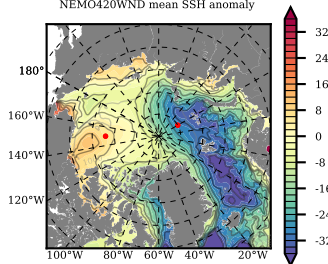

NEMO420WND mean FWC (m) over 1992

Mean FWC (m) from BG Obs Sys. (Proshutinsky et al. GRL2018) over year 2003-2017

Mean FWC (m) from Init State

NEMO420WND mean SSH anomaly

Mean DOT from Armitage et al. 2017 2003-2014